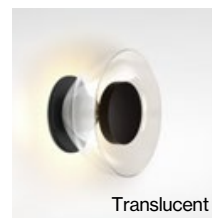

A humble glass carafe imprinted on the eye of its designer was the start of the design process of the Aura Plus wall lamp.