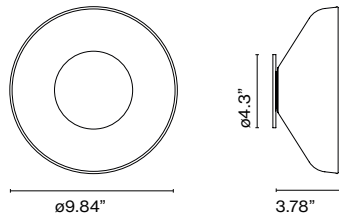

Aura

Joan Gaspar

marset

Aura

Aura Plus

Aura
LED SMD 8.7W 2700K
Luminaire 447,5lm
Light source 830lm
(included)

Aura Plus
LED SMD 8.7W 2700K
Luminaire 470lm
Light source 830lm
(included)

Polycarbonate structure and dissipater in lacquered aluminum. Lampshade in blown glass.