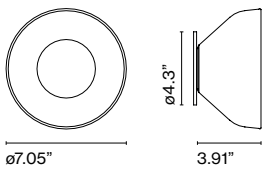

Aura

Joan Gaspar

marset

Aura

Aura Plus

Aura
LED SMD 8.7W 2700K
Luminaire 447,5lm
Light source 830lm
(included)

Aura Plus
LED SMD 8.7W 2700K
Luminaire 470lm
Light source 830lm
(included)

Polycarbonate structure and dissipater in lacquered aluminum. Lampshade in blown glass.