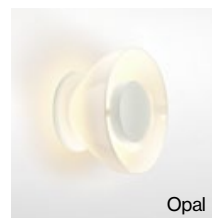

A humble glass carafe imprinted on the eye of its designer was the start of the design process of the Aura Plus wall lamp.