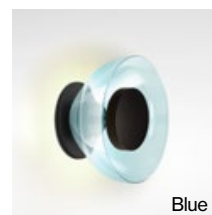

A humble glass carafe imprinted on the eye of its designer was the start of the design process of the Aura Plus wall lamp.