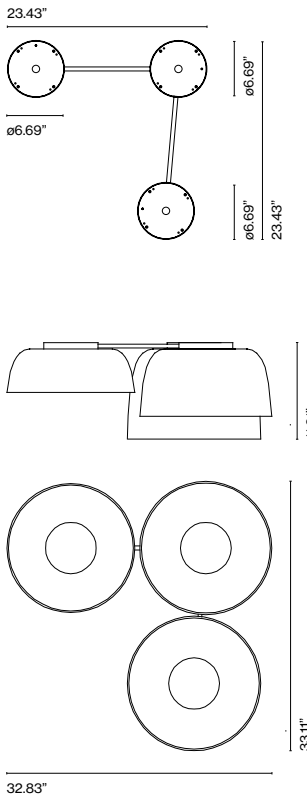

**Accessory
C3 Djembé 42**