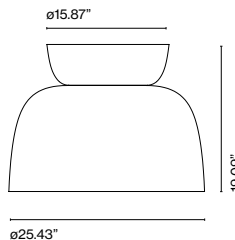

Djembé 2 C 65.48

Djembé 2 C 65

LED SMD 26W
700mA 2700K CRI90
2 C 65.23 Luminaire 1843lm
2 C 65.35 Luminaire 1845lm

Light Source 3023lm*
(included)
*in all versions