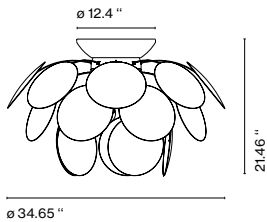

Discocó

Christophe Mathieu

marset

Discocó C88

Discocó C68

Discocó C53

Exuberant even when turned off, the richness of the light issuing from the Discocó lamp provides direct downward illumination along with a dramatic play of lights and soft shadows.

Discocó C88

- ⦿ 3x E26 CFL Globe 23W
- ⦿ 3x E26 LED TYPE A 11W

Discocó C68

- ⦿ 3x E26 CFL Globe 23W
- ⦿ 3x E26 LED TYPE A 11W

Discocó C53

- ⦿ E26 CFL Globe 23W
- ⦿ E26 LED TYPE A 11W

21 opaque petals made in moulded ABS. Chromed semi-sphere.