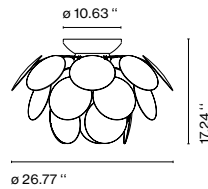

Discocó

Christophe Mathieu

marset

Discocó C88

Discocó C68

Discocó C53

Exuberant even when turned off, the richness of the light issuing from the Discocó lamp provides direct downward illumination along with a dramatic play of lights and soft shadows.

Discocó C88

- ⦿ 3x E26 CFL Globe 23W
- ⦿ 3x E26 LED TYPE A 11W

Discocó C68

- ⦿ 3x E26 CFL Globe 23W
- ⦿ 3x E26 LED TYPE A 11W

Discocó C53

- ⦿ E26 CFL Globe 23W
- ⦿ E26 LED TYPE A 11W

21 opaque petals made in moulded ABS. Chromed semi-sphere.