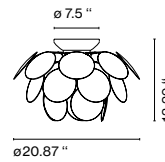

Discocó

Christophe Mathieu

marset

Discocó C88

Discocó C68

Discocó C53

Exuberant even when turned off, the richness of the light issuing from the Discocó lamp provides direct downward illumination along with a dramatic play of lights and soft shadows.

Discocó C88

- ⦿ 3x E26 CFL Globe 23W
- ⦿ 3x E26 LED TYPE A 11W

Discocó C68

- ⦿ 3x E26 CFL Globe 23W
- ⦿ 3x E26 LED TYPE A 11W

Discocó C53

- ⦿ E26 CFL Globe 23W
- ⦿ E26 LED TYPE A 11W

21 opaque petals made in moulded ABS. Chromed semi-sphere.