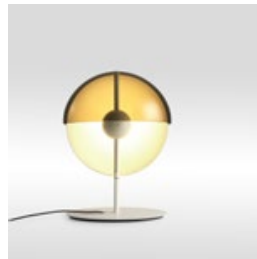

Theia

Mathias Hahn

marset

Theia M

Theia M

LED SMD 11.3W 700mA
2700K CRI90
Light Source 1019lm (included)

Black electrical cord

Base and stem in lacquered iron. Dissipater in lacquered aluminum with built-in switch. Vertical semi-sphere made of lacquered spun metal, with the interior in white, and a transparent smoked shade in thermoformed methacrylate.

- White
- Black

Dry locations only

- [Download](#) Assembly Instructions
- [Download](#) 2D
- [Download](#) 3D

Range

info@marset.com
www.marset.com

From light to shadow with a single gesture. Theia has two faces: to discover them, simply swivel the fixture around its central axis. It can be pointed towards you for use as a reading lamp, or towards an object or a wall, creating a subtle, indirect light that immediately warms the atmosphere.