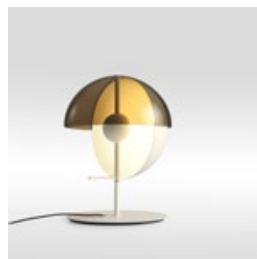

Theia

Mathias Hahn

marset

Theia M

Theia M

LED SMD 11.3W 700mA
2700K CRI90
Light Source 1019lm (included)

Black electrical cord

Base and stem in lacquered iron. Dissipater in lacquered aluminum with built-in switch. Vertical semi-sphere made of lacquered spun metal, with the interior in white, and a transparent smoked shade in thermoformed methacrylate.

- White
- Black

Dry locations only

- [Download](#) Assembly Instructions
- [Download](#) 2D
- [Download](#) 3D

Range

info@marset.com
www.marset.com

From light to shadow with a single gesture. Theia has two faces: to discover them, simply swivel the fixture around its central axis. It can be pointed towards you for use as a reading lamp, or towards an object or a wall, creating a subtle, indirect light that immediately warms the atmosphere.