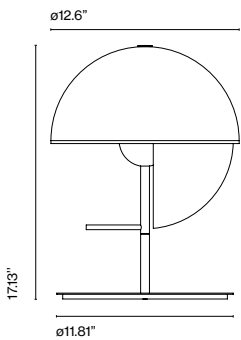

Theia

Mathias Hahn

marset

Theia M

Theia M

LED SMD 11.3W 700mA
2700K CRI90
Light Source 1019lm (included)

Black electrical cord

Base and stem in lacquered iron. Dissipater in lacquered aluminum with built-in switch. Vertical semi-sphere made of lacquered spun metal, with the interior in white, and a transparent smoked shade in thermoformed methacrylate.

- White
- Black

Dry locations only

- [Download](#) Assembly Instructions
- [Download](#) 2D
- [Download](#) 3D

Range

info@marset.com
www.marset.com

From light to shadow with a single gesture. Theia has two faces: to discover them, simply swivel the fixture around its central axis. It can be pointed towards you for use as a reading lamp, or towards an object or a wall, creating a subtle, indirect light that immediately warms the atmosphere.