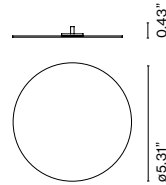

Bicocha Christophe Mathieu

marset

#METROPOLISlikes

Bicoca

Armrest accessory + magnet

Disc accessory + magnet

Bicoca
LED 3.2W 2700K
Luminaire 241lm
Light source 478lm
(included)

Battery life:
5 hours in peak power
10 hours in half power
20 hours in a quarter power