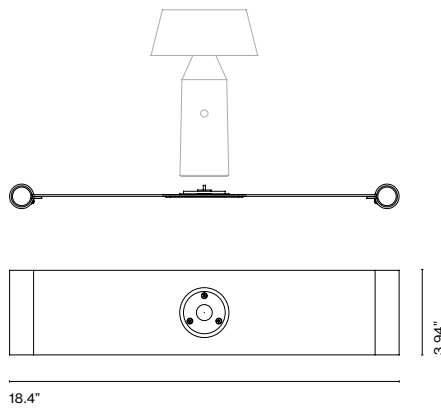

Bicocha Christophe Mathieu

marset

#METROPOLISlikes

Bicoca

Armrest accessory + magnet

Disc accessory + magnet

Bicoca
LED 3.2W 2700K
Luminaire 241lm
Light source 478lm
(included)

Battery life:
5 hours in peak power
10 hours in half power
20 hours in a quarter power

dimmer*

* 3 positions dimmer

- [Download](#) Assembly instructions
- [Download](#) 2D
- [Download](#) 3D
- [Download](#) Photometric data

The Bicoca is born with the optimism of brightening life and accompanying the good times, wherever you go. This new colorful, lightweight portable lamp projects an intimate light that adds warmth to all your personal spaces.