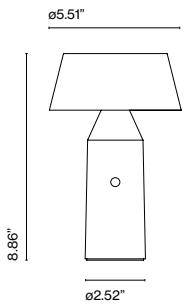

Bicocha Christophe Mathieu

marset

#METROPOLISlikes

Bicoca

Armrest accessory + magnet

Disc accessory + magnet

Bicoca
LED 3.2W 2700K
Luminaire 241lm
Light source 478lm
(included)

Battery life:
5 hours in peak power
10 hours in half power
20 hours in a quarter power