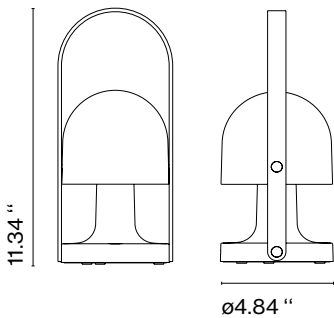

FollowMe

FollowMe

LED 3.2W Warm light
Luminaire 135lm
Light Source 240lm (included)

120 V - 60 Hz

Battery:

5 hours in peak power
10 hours in half power
20 hours in a quarter power

Battery charging time: 10h

Rocking opal diffuser and white matte polycarbonate body. Plywood handle with natural oak veneer, brass switch and construction details.

- White-Oak
- Green (RAL 120 40 20)
- Pink (RAL 050 80 20)
- Terracotta (RAL 040 50 30)
- Blue (RAL 190 80 10)

Dry locations only

* 3 positions dimmer

- [Download](#) Assembly Instructions
- [Download](#) Photometric Data
- [Download](#) 2D
- [Download](#) 3D