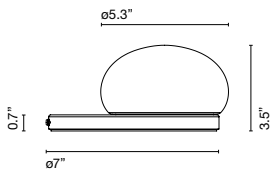

Bolita
kaschkasch

marset

Bolita

Bolita

LED SMD 6.2W 24V 2700K
CRI90
Light source - 731lm
(included)

- White (RAL 9016)
- Umbra grey (RAL 7022)

Black electrical cord

Lacquered steel base housing the light source. A slightly magnetized opal blown glass diffuser rests atop the base and moves along the surface. The switch is located on the side of the base.