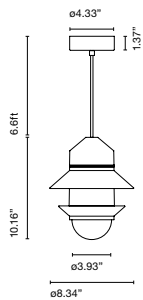

Santorini Sputnik Estudio

marset

Santorini IP20

Santorini IP20
E26 LED Type A19 8W

- Off white (Ral 1013)
- Light green (Pantone 5517U)
- Sand (Ral 1001)
- Pale pink (Pantone 939C)

Blown, pressed glass diffuser attached to a polycarbonate structure. Shades available in different colors. Black canopy.