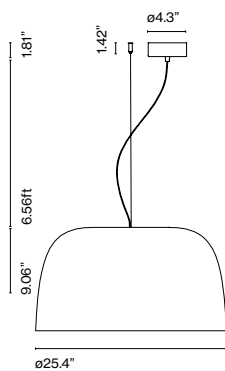

Djembé 65.35