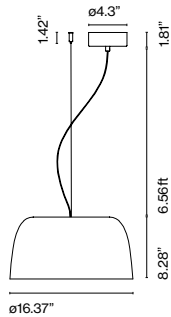

## Joan Gaspar

**marset**

**Djembé 42.13**

**Djembé 42.21**

**Djembé 42.28**

**Djembé 42**  
LED SMD 19W  
700mA 2700K CRI90  
42.13 Luminaire 845lm  
42.21 Luminaire 955lm  
42.28 Luminaire 925lm

Light source 2040lm\*  
(included)  
\*in all versions

**Djembé 65**  
LED SMD 26W  
700mA 2700K CRI90  
65.23 Luminaire 1843lm  
65.35 Luminaire 1845lm  
65.45 Luminaire 1770lm

Light Source 3023lm\*  
(included)  
\*in all versions

Black electrical cord

Shade made of bi-injected rotary moulded polyethylene: stone texture on the outer part and smooth satin white on the inner part of the fixture. Diffuser in lacquered grey aluminium.