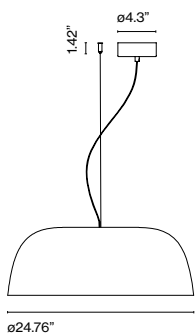

Djembé 42
LED SMD 19W
700mA 2700K CRI90
42.13 Luminaire 845lm
42.21 Luminaire 955lm
42.28 Luminaire 925lm

Light source 2040lm*
(included)
*in all versions

Djembé 65
LED SMD 26W
700mA 2700K CRI90
65.23 Luminaire 1843lm
65.35 Luminaire 1845lm
65.45 Luminaire 1770lm

Light Source 3023lm*
(included)
*in all versions

Black electrical cord

Shade made of bi-injected rotary moulded polyethylene: stone texture on the outer part and smooth satin white on the inner part of the fixture. Diffuser in lacquered grey aluminium.

- White (RAL 1013)
- Grey (RAL 7022)
- Red (RAL 3011)
- Blue sky

Dry locations only

- [Download](#) Assembly instructions
- [Download](#) 2D
- [Download](#) 3D
- [Download](#) Photometric data

info@marset.com

Djembé 65.23