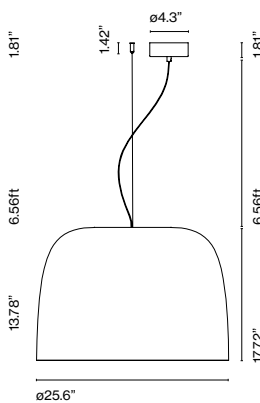

Djembé 65.45