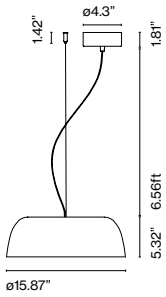

## Joan Gaspar

**marset**

**Djembé 42.13**

**Djembé 42.21**

**Djembé 42.28**

**Djembé 42**  
LED SMD 19W  
700mA 2700K CRI90  
42.13 Luminaire 845lm  
42.21 Luminaire 955lm  
42.28 Luminaire 925lm

Light source 2040lm\*  
(included)  
\*in all versions

**Djembé 65**  
LED SMD 26W  
700mA 2700K CRI90  
65.23 Luminaire 1843lm  
65.35 Luminaire 1845lm  
65.45 Luminaire 1770lm

Light Source 3023lm\*  
(included)  
\*in all versions

Black electrical cord

Shade made of bi-injected rotary moulded polyethylene: stone texture on the outer part and smooth satin white on the inner part of the fixture. Diffuser in lacquered grey aluminium.