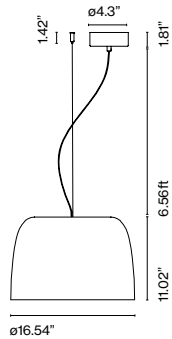

## Joan Gaspar

**marset**

**Djembé 42.13**

**Djembé 42.21**

**Djembé 42.28**

**Djembé 42**  
LED SMD 19W  
700mA 2700K CRI90  
42.13 Luminaire 845lm  
42.21 Luminaire 955lm  
42.28 Luminaire 925lm

Light source 2040lm\*  
(included)  
\*in all versions

**Djembé 65**  
LED SMD 26W  
700mA 2700K CRI90  
65.23 Luminaire 1843lm  
65.35 Luminaire 1845lm  
65.45 Luminaire 1770lm

Light Source 3023lm\*  
(included)  
\*in all versions

Black electrical cord

Shade made of bi-injected rotary moulded polyethylene: stone texture on the outer part and smooth satin white on the inner part of the fixture. Diffuser in lacquered grey aluminium.