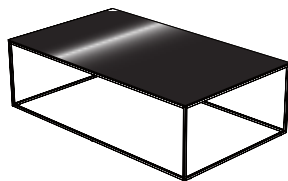

**DIMENSIONS**

H 14 - "  
W 47 - "  
D 28 - "

rectangular occasional table dark  
walnut top white lacquered base

**DIMENSIONS**

H 14 - "  
W 47 - "  
D 28 - "

rectangular occasional table dark  
walnut top black chromed base

**DIMENSIONS**

H 14 - "  
W 47 - "  
D 28 - "

rectangular occasional table gloss  
black marble-effect ceramic stoneware  
top white lacquered base

**DIMENSIONS**

H 14 - "  
W 47 - "  
D 28 - "

rectangular occasional table gloss  
black marble-effect ceramic stoneware  
top black chromed base

**DIMENSIONS**

H 14 - "  
W 47 - "  
D 28 - "