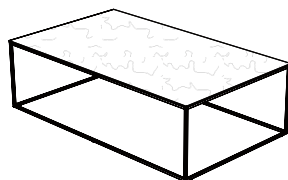

**DIMENSIONS**

H 14 - "  
W 39 - "  
D 39 - "

coffee table - large - gloss black  
marble-effect ceramic stoneware top  
white lacquered base

**DIMENSIONS**

H 14 - "  
W 39 - "  
D 39 - "

coffee table - large - gloss black  
marble-effect ceramic stoneware top  
black chromed base

**DIMENSIONS**

H 14 - "  
W 39 - "  
D 39 - "

rectangular occasional table white  
marble-effect stoneware top white  
lacquered base

**DIMENSIONS**

H 14 - "  
W 47 - "  
D 28 - "

rectangular occasional table white  
marble-effect stoneware top black  
chromed base

**DIMENSIONS**

H 14 - "  
W 47 - "  
D 28 - "

rectangular occasional table anthracite  
metal stoneware top white lacquered  
base

**DIMENSIONS**

H 14 - "  
W 47 - "  
D 28 - "

rectangular occasional table anthracite  
metal stoneware top black chromed  
base