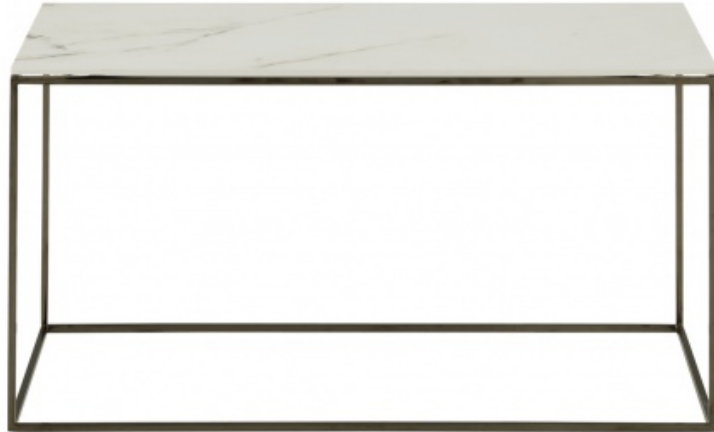

# SPACE

**Design by**  
Pagnon & Pelhâitre

**Description**  
Designed by Pagnon & Pelhâitre, Space is a versatile series of tables and semi-modular storage solutions which comprise completely open or closed boxes. Thus, the open units are outlines of the negative space, while the enclosed ones fill the positive space. The Space coffee tables are available in three sizes.

**Technical Specifications**

[www.ligne-roset.com](http://www.ligne-roset.com)

© Ligne Roset 2020

**COFFEE TABLE - LARGE - ANTHRACITE METAL STONEWARE TOP BLACK CHROMED BASE**

**DIMENSIONS**

H 14 " - W 39 " - D 39 " -

coffee table - small - white marble-effect stoneware top white lacquered base

**DIMENSIONS**

H 14 - "  
W 14 - "  
D 14 - "

coffee table - small - white marble-effect stoneware top black chromed base

**DIMENSIONS**