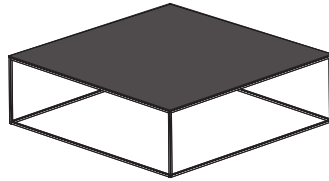

coffee table - large - dark walnut top
white lacquered base

DIMENSIONS

H 14 - "
W 39 - "
D 39 - "