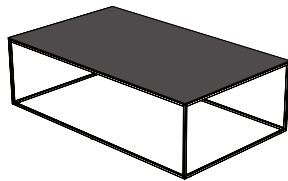

**DIMENSIONS**

H 14 - "  
W 47 - "  
D 28 - "

rectangular occasional table anthracite  
metal stoneware top white lacquered  
base

**DIMENSIONS**

H 14 - "  
W 47 - "  
D 28 - "

rectangular occasional table anthracite  
metal stoneware top black chromed  
base

**DIMENSIONS**

H 14 - "  
W 47 - "  
D 28 - "

rectangular occasional table dark  
walnut top white lacquered base

**DIMENSIONS**

H 14 - "  
W 47 - "  
D 28 - "

rectangular occasional table dark  
walnut top black chromed base

**DIMENSIONS**

H 14 - "  
W 47 - "  
D 28 - "

rectangular occasional table gloss  
black marble-effect ceramic stoneware  
top white lacquered base

**DIMENSIONS**

H 14 - "  
W 47 - "  
D 28 - "

rectangular occasional table gloss  
black marble-effect ceramic stoneware  
top black chromed base

**DIMENSIONS**

H 14 - "  
W 47 - "  
D 28 - "