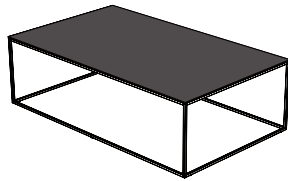

**DIMENSIONS**

H 14 - "  
W 39 - "  
D 39 - "

coffee table - large - gloss black  
marble-effect ceramic stoneware top  
white lacquered base

**DIMENSIONS**

H 14 - "  
W 39 - "  
D 39 - "

coffee table - large - gloss black  
marble-effect ceramic stoneware top  
black chromed base

**DIMENSIONS**

H 14 - "  
W 39 - "  
D 39 - "

rectangular occasional table white  
marble-effect stoneware top white  
lacquered base

**DIMENSIONS**

H 14 - "  
W 47 - "  
D 28 - "

rectangular occasional table white  
marble-effect stoneware top black  
chromed base

**DIMENSIONS**

H 14 - "  
W 47 - "  
D 28 - "

rectangular occasional table anthracite  
metal stoneware top white lacquered  
base

**DIMENSIONS**

H 14 - "  
W 47 - "  
D 28 - "

rectangular occasional table anthracite  
metal stoneware top black chromed  
base

**DIMENSIONS**

H 14 - "  
W 47 - "  
D 28 - "

rectangular occasional table dark  
walnut top white lacquered base

**DIMENSIONS**

H 14 - "  
W 47 - "  
D 28 - "

rectangular occasional table dark  
walnut top black chromed base