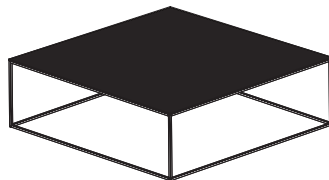

**DIMENSIONS**

H 14 - "  
W 39 - "  
D 39 - "

coffee table - large - dark walnut top  
white lacquered base

**DIMENSIONS**

H 14 - "  
W 39 - "  
D 39 - "

coffee table - large - dark walnut top  
black chromed base

**DIMENSIONS**

H 14 - "  
W 39 - "  
D 39 - "

coffee table - large - gloss black  
marble-effect ceramic stoneware top  
white lacquered base

**DIMENSIONS**

H 14 - "  
W 39 - "  
D 39 - "

coffee table - large - gloss black  
marble-effect ceramic stoneware top  
black chromed base

**DIMENSIONS**

H 14 - "  
W 39 - "  
D 39 - "

rectangular occasional table white  
marble-effect stoneware top white  
lacquered base

**DIMENSIONS**

H 14 - "  
W 47 - "  
D 28 - "

rectangular occasional table white  
marble-effect stoneware top black  
chromed base