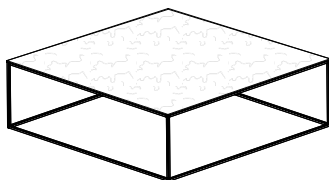

coffee table - large - white marble-effect
stoneware top black chromed base

DIMENSIONS

H 14 - "
W 39 - "
D 39 - "