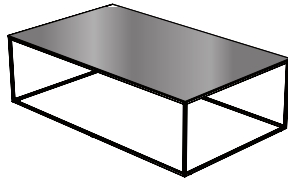

**DIMENSIONS**

H 14 - "  
W 39 - "  
D 39 - "

coffee table - large - gloss black  
marble-effect ceramic stoneware top  
white lacquered base

**DIMENSIONS**

H 14 - "  
W 39 - "  
D 39 - "

coffee table - large - gloss black  
marble-effect ceramic stoneware top  
black chromed base

**DIMENSIONS**

H 14 - "  
W 39 - "  
D 39 - "

rectangular occasional table white  
marble-effect stoneware top white  
lacquered base

**DIMENSIONS**

H 14 - "  
W 47 - "  
D 28 - "

rectangular occasional table white  
marble-effect stoneware top black  
chromed base

**DIMENSIONS**

H 14 - "  
W 47 - "  
D 28 - "

rectangular occasional table anthracite  
metal stoneware top white lacquered  
base

**DIMENSIONS**

H 14 - "  
W 47 - "  
D 28 - "

rectangular occasional table anthracite  
metal stoneware top black chromed  
base

**DIMENSIONS**

H 14 - "  
W 47 - "  
D 28 - "

rectangular occasional table dark  
walnut top white lacquered base

**DIMENSIONS**

H 14 - "  
W 47 - "  
D 28 - "

rectangular occasional table dark  
walnut top black chromed base