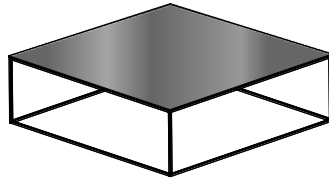

coffee table - large - anthracite metal
stoneware top black chromed base

DIMENSIONS

H 14 - "
W 39 - "
D 39 - "