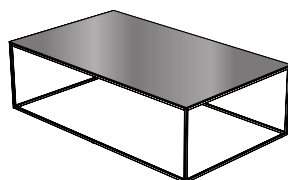

**DIMENSIONS**

H 14 - "  
W 39 - "  
D 39 - "

coffee table - large - gloss black  
marble-effect ceramic stoneware top  
white lacquered base

**DIMENSIONS**

H 14 - "  
W 39 - "  
D 39 - "

coffee table - large - gloss black  
marble-effect ceramic stoneware top  
black chromed base

**DIMENSIONS**

H 14 - "  
W 39 - "  
D 39 - "

rectangular occasional table white  
marble-effect stoneware top white  
lacquered base

**DIMENSIONS**

H 14 - "  
W 47 - "  
D 28 - "

rectangular occasional table white  
marble-effect stoneware top black  
chromed base

**DIMENSIONS**

H 14 - "  
W 47 - "  
D 28 - "

rectangular occasional table anthracite  
metal stoneware top white lacquered  
base

**DIMENSIONS**

H 14 - "  
W 47 - "  
D 28 - "

rectangular occasional table anthracite  
metal stoneware top black chromed  
base