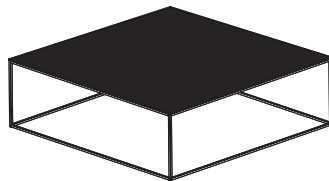

coffee table - large - gloss black
marble-effect ceramic stoneware top
white lacquered base

DIMENSIONS

H 14 - "
W 39 - "
D 39 - "