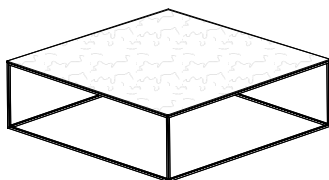

coffee table - large - white marble-effect
stoneware top white lacquered base

DIMENSIONS

H 14 - "
W 39 - "
D 39 - "