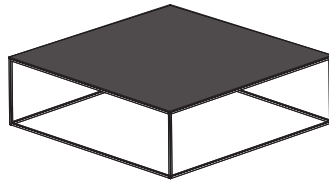

coffee table - large - dark walnut top
black chromed base

DIMENSIONS

H 14 - "
W 39 - "
D 39 - "