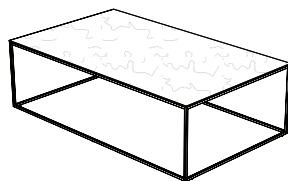

**DIMENSIONS**

H 14 - "  
W 39 - "  
D 39 - "

coffee table - large - anthracite metal  
stoneware top white lacquered base

**DIMENSIONS**

H 14 - "  
W 39 - "  
D 39 - "

coffee table - large - anthracite metal  
stoneware top black chromed base

**DIMENSIONS**

H 14 - "  
W 39 - "  
D 39 - "

coffee table - large - dark walnut top  
white lacquered base

**DIMENSIONS**

H 14 - "  
W 39 - "  
D 39 - "

coffee table - large - dark walnut top  
black chromed base

**DIMENSIONS**

H 14 - "  
W 39 - "  
D 39 - "

coffee table - large - gloss black  
marble-effect ceramic stoneware top  
white lacquered base

**DIMENSIONS**

H 14 - "  
W 39 - "  
D 39 - "

coffee table - large - gloss black  
marble-effect ceramic stoneware top  
black chromed base

**DIMENSIONS**

H 14 - "  
W 39 - "  
D 39 - "

rectangular occasional table white  
marble-effect stoneware top white  
lacquered base

**DIMENSIONS**

H 14 - "  
W 47 - "  
D 28 - "

rectangular occasional table white  
marble-effect stoneware top black  
chromed base