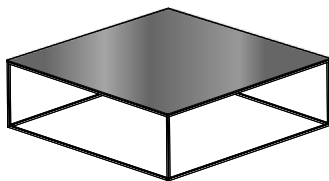

coffee table - large - anthracite metal
stoneware top white lacquered base

DIMENSIONS

H 14 - "
W 39 - "
D 39 - "