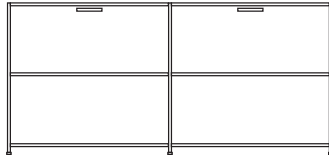

console 2 flap doors lacquer - pack of colors

DIMENSIONS
H 31 - "
W 67 - "
D 18 - "

pair of glass shelves clear glass

DIMENSIONS

console 1 drawer lacquer - pack of colors

DIMENSIONS
H 34 - "
W 43 - "
D 14 - "