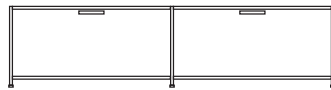

W 67 - "

D 18 - "

pair of glass shelves clear glass

DIMENSIONS

tv cabinet 1 drawer + 1 flap door
lacquer - pack of colors

DIMENSIONS

H 17 - "
W 85 - "
D 18 - "

tv cabinet 1 drawer + 1 flap door argile
lacquer