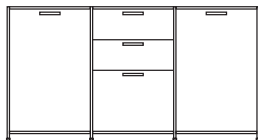

DIMENSIONS
H 31 - "
W 67 - "
D 18 - "

sideboard 2 drawers for hanging files +
2 flap doors perle lacquer

DIMENSIONS
H 31 - "
W 67 - "
D 18 - "

pair of glass shelves clear glass

DIMENSIONS

sideboard 2 doors + 3 drawers lacquer
- pack of colors

DIMENSIONS
H 34 - "
W 64 - "
D 18 - "

sideboard 2 doors + 3 drawers argile
lacquer

DIMENSIONS
H 34 - "
W 64 - "
D 18 - "

sideboard 2 doors + 3 drawers white
lacquer

DIMENSIONS
H 34 - "
W 64 - "
D 18 - "

sideboard 2 doors + 3 drawers perle
lacquer

DIMENSIONS
H 34 - "
W 64 - "
D 18 - "

sideboard 4 doors lacquer - pack of colors

DIMENSIONS
H 34 - "
W 85 - "
D 18 - "

sideboard 4 doors argile lacquer

DIMENSIONS
H 34 - "
W 85 - "
D 18 - "

sideboard 4 doors white lacquer