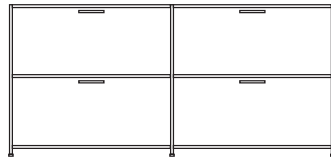

DIMENSIONS
H 31 - "
W 67 - "
D 18 - "

sideboard 2 drawers + 2 flap doors
argile lacquer

DIMENSIONS
H 31 - "
W 67 - "
D 18 - "

pair of glass shelves clear glass

DIMENSIONS

sideboard 2 drawers for hanging files +
2 flap doors lacquer - pack of colors