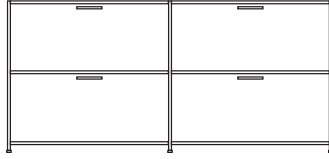

DIMENSIONS

sideboard 2 drawers + 2 flap doors
white lacquer

DIMENSIONS

H 31 - "
W 67 - "
D 18 - "

sideboard 2 drawers + 2 flap doors
perle lacquer

DIMENSIONS
H 31 - "
W 67 - "
D 18 - "

sideboard 2 drawers + 2 flap doors
lacquer - pack of colors