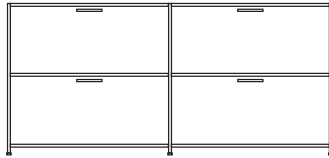

DIMENSIONS
H 31 - "
W 67 - "
D 18 - "

sideboard 2 drawers + 2 flap doors
argile lacquer

DIMENSIONS
H 31 - "
W 67 - "
D 18 - "

pair of glass shelves clear glass

DIMENSIONS

sideboard 2 drawers for hanging files +
2 flap doors lacquer - pack of colors