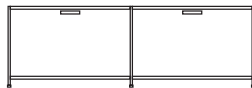

DIMENSIONS

H 18 - "
W 57 - "
D 18 - "