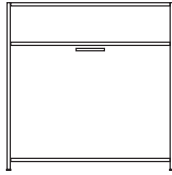

night chest right-hinged door perle
lacquer

DIMENSIONS
H 22 - "
W 20 - "
D 14 - "