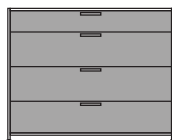

DIMENSIONS

H 34 - "
W 43 - "
D 19 - "

bench unit 2 flap doors lacquer - pack
of colors