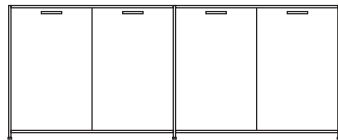

sideboard 4 doors white lacquer

DIMENSIONS
H 34 - "
W 85 - "
D 18 - "