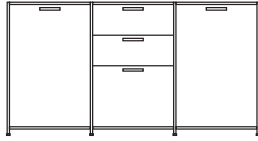

sideboard 2 doors + 3 drawers argile
lacquer