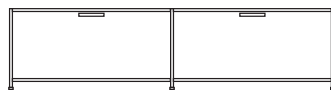

pair of glass shelves clear glass

DIMENSIONS

tv cabinet 1 drawer + 1 flap door
lacquer - pack of colors

DIMENSIONS

H 17 - "
W 85 - "
D 18 - "

tv cabinet 1 drawer + 1 flap door argile
lacquer

DIMENSIONS

H 17 - "
W 85 - "
D 18 - "

tv cabinet 1 drawer + 1 flap door white
lacquer

DIMENSIONS

H 17 - "
W 85 - "
D 18 - "