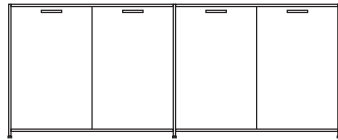

DIMENSIONS
H 34 - "
W 64 - "
D 18 - "

sideboard 4 doors lacquer - pack of colors

DIMENSIONS
H 34 - "
W 85 - "
D 18 - "

sideboard 4 doors argile lacquer

DIMENSIONS
H 34 - "
W 85 - "
D 18 - "

sideboard 4 doors white lacquer