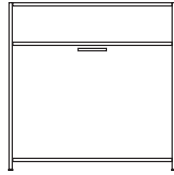

DIMENSIONS
H 22 - "
W 20 - "
D 14 - "

night chest left-hinged door argile
lacquer

DIMENSIONS
H 22 - "
W 20 - "
D 14 - "

night chest left-hinged door white
lacquer

DIMENSIONS
H 22 - "
W 20 - "
D 14 - "

night chest left-hinged door perle
lacquer