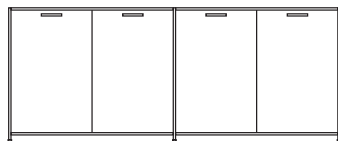

sideboard 4 doors perle lacquer

DIMENSIONS
H 34 - "
W 85 - "
D 18 - "