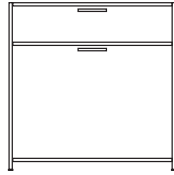

night chest 1 drawer right-hinged door /
white lacquer