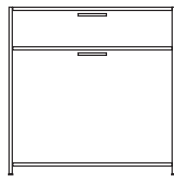

DIMENSIONS
H 22 - "
W 20 - "
D 14 - "

night chest 1 drawer right-hinged door /
argile lacquer