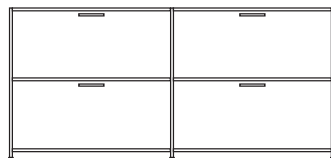

sideboard 2 drawers for hanging files +
2 flap doors argile lacquer

DIMENSIONS

H 31 - "
W 67 - "
D 18 - "