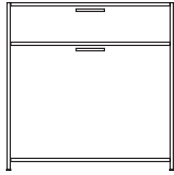

night chest 1 drawer left-hinged door /
white lacquer

DIMENSIONS
H 22 - "
W 20 - "
D 14 - "