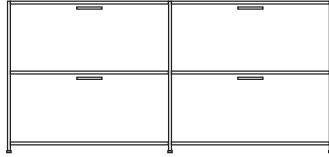

DIMENSIONS

sideboard 2 drawers + 2 flap doors
white lacquer

DIMENSIONS

H 31 - "
W 67 - "
D 18 - "

sideboard 2 drawers + 2 flap doors
perle lacquer

DIMENSIONS
H 31 - "
W 67 - "
D 18 - "

sideboard 2 drawers + 2 flap doors
lacquer - pack of colors

DIMENSIONS
H 31 - "
W 67 - "
D 18 - "

sideboard 2 drawers + 2 flap doors
argile lacquer

DIMENSIONS
H 31 - "
W 67 - "
D 18 - "

pair of glass shelves clear glass

DIMENSIONS

sideboard 2 drawers for hanging files +
2 flap doors lacquer - pack of colors