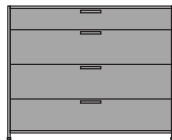

DIMENSIONS

H 34 - "
W 43 - "
D 19 - "

dresser 4 drawers argile lacquer

DIMENSIONS

H 34 - "
W 43 - "
D 19 - "

dresser 4 drawers white lacquer

DIMENSIONS

H 34 - "
W 43 - "
D 19 - "