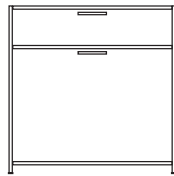

DIMENSIONS
H 22 - "
W 20 - "
D 14 - "

night chest 1 drawer right-hinged door /
lacquer - pack of colors