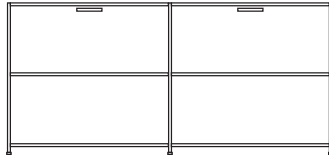

crystal glass shelf for t.v. cabinet w 84
¾" (215 cm) & console w 42½" (108 cm)
clear glass

DIMENSIONS

console 2 flap doors argile lacquer

DIMENSIONS

H 31 - "
W 67 - "
D 18 - "

console 2 flap doors white lacquer