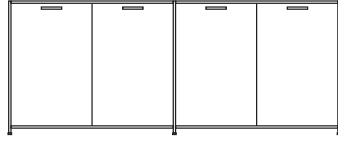

DIMENSIONS
H 34 - "
W 64 - "
D 18 - "

sideboard 4 doors lacquer - pack of colors

DIMENSIONS
H 34 - "
W 85 - "
D 18 - "

sideboard 4 doors argile lacquer

DIMENSIONS
H 34 - "
W 85 - "
D 18 - "

sideboard 4 doors white lacquer