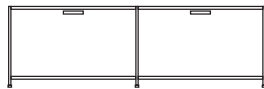

DIMENSIONS

H 17 - "

W 67 - "

D 18 - "