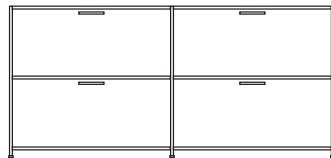

DIMENSIONS
H 31 - "
W 67 - "
D 18 - "

sideboard 2 drawers for hanging files +
2 flap doors perle lacquer