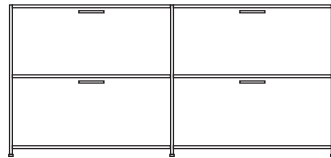

DIMENSIONS

H 31 - "
W 67 - "
D 18 - "

sideboard 2 drawers for hanging files +
2 flap doors argile lacquer

DIMENSIONS

H 31 - "
W 67 - "
D 18 - "

sideboard 2 drawers for hanging files +
2 flap doors white lacquer