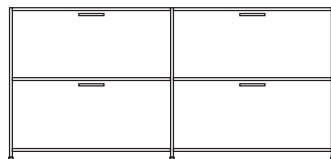

tray console 1 drawer argile lacquer

DIMENSIONS

tray console 1 drawer white lacquer

DIMENSIONS

tray console 1 drawer perle lacquer

DIMENSIONS

sideboard 2 drawers + 2 flap doors
white lacquer

DIMENSIONS

H 31 - "
W 67 - "
D 18 - "