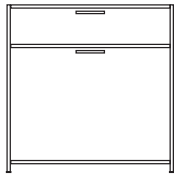

DIMENSIONS
H 22 - "
W 20 - "
D 14 - "

night chest 1 drawer left-hinged door /
argile lacquer

DIMENSIONS
H 22 - "
W 20 - "
D 14 - "

night chest 1 drawer left-hinged door /
white lacquer

DIMENSIONS
H 22 - "
W 20 - "
D 14 - "