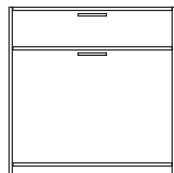

night chest 1 drawer right-hinged door /
white lacquer

DIMENSIONS
H 22 - "
W 20 - "
D 14 - "

night chest 1 drawer right-hinged door /
perle lacquer

DIMENSIONS
H 22 - "
W 20 - "
D 14 - "

night chest 1 drawer left-hinged door /
lacquer - pack of colors