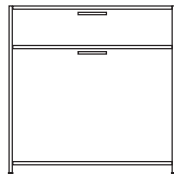

DIMENSIONS
H 22 - "
W 20 - "
D 14 - "

night chest 1 drawer right-hinged door /
perle lacquer