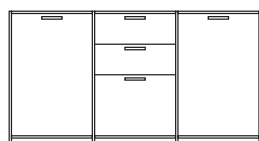

DIMENSIONS
H 31 - "
W 67 - "
D 18 - "

sideboard 2 drawers for hanging files +
2 flap doors perle lacquer

DIMENSIONS
H 31 - "
W 67 - "
D 18 - "

pair of glass shelves clear glass

DIMENSIONS

sideboard 2 doors + 3 drawers lacquer
- pack of colors