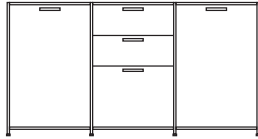

DIMENSIONS
H 34 - "
W 64 - "
D 18 - "

sideboard 2 doors + 3 drawers white
lacquer