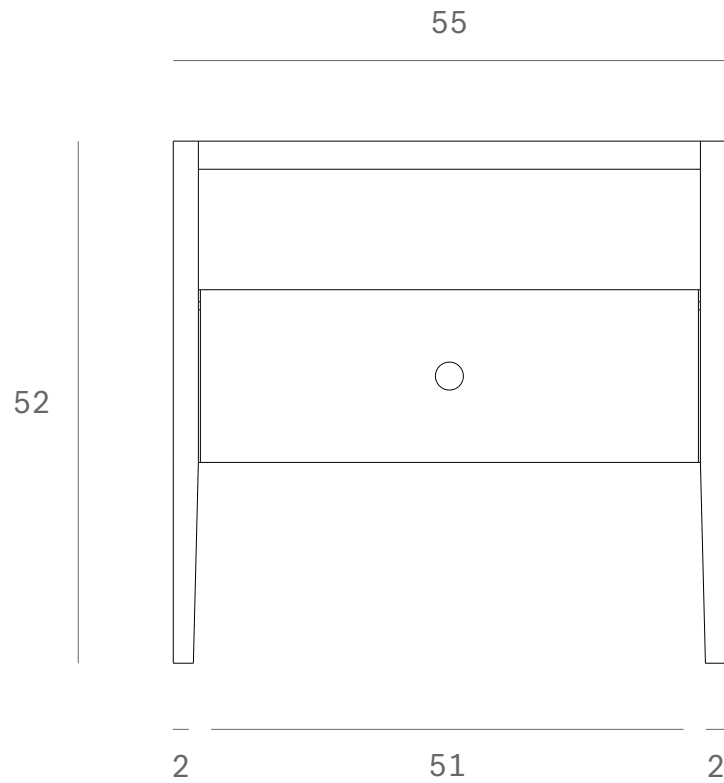

*Ethnicraft*

45185 - Walnut Spindle bedside table - Dimensions (cm)

45185 - Walnut Spindle bedside table - Dimensions (inches)