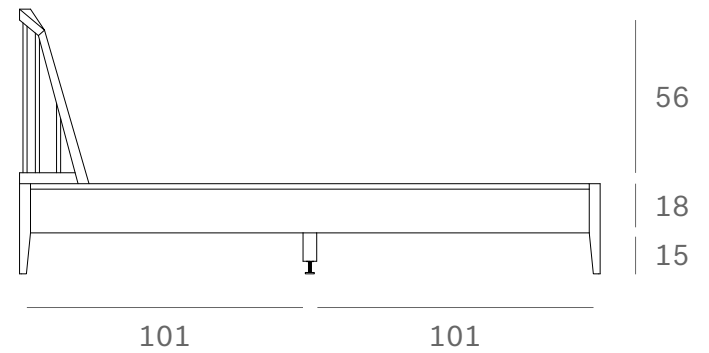

Ethnicraft

45188 - Walnut Spindle bed - Dimensions (cm)

Ethnicraft

45188 - Walnut Spindle bed - Dimensions (inches)