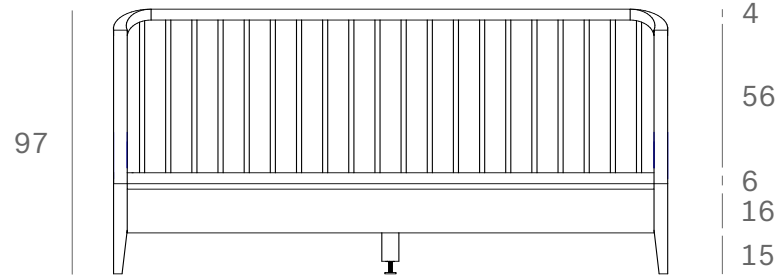

Ethnicraft

45188 - Walnut Spindle bed - Dimensions (cm)

Ethnicraft

45188 - Walnut Spindle bed - Dimensions (inches)