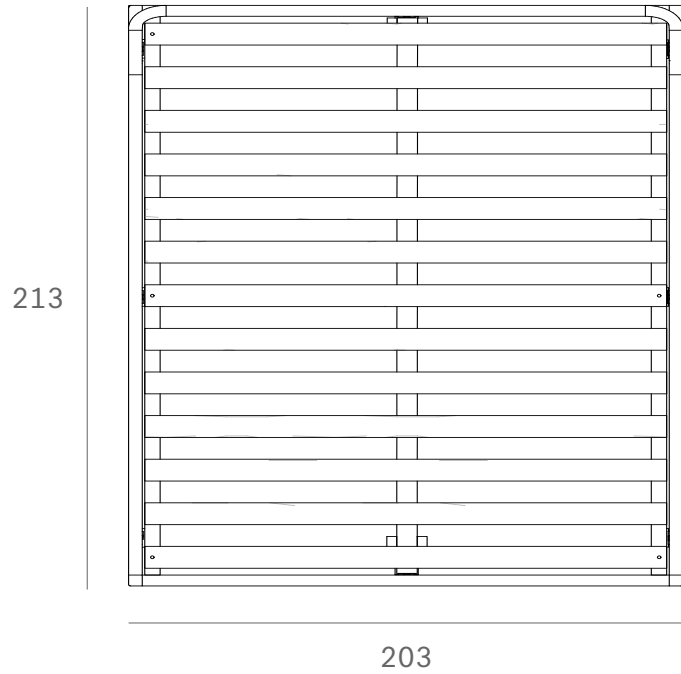

Ethnicraft

45188 - Walnut Spindle bed - Dimensions (cm)

Ethnicraft

45188 - Walnut Spindle bed - Dimensions (inches)