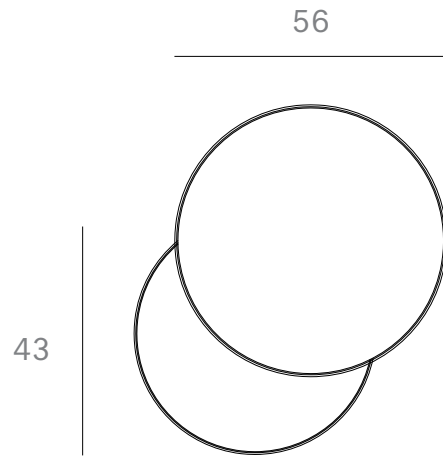

*Ethnicraft*

20703 - Charcoal Nesting side table set - Dimensions (cm)

*Ethnicraft*

20703 - Charcoal Nesting side table set - Dimensions (inches)