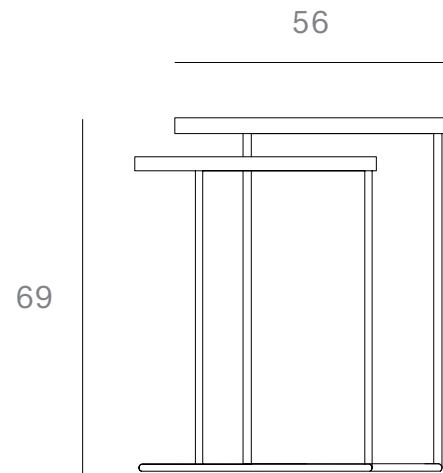

*Ethnicraft*

20703 - Charcoal Nesting side table set - Dimensions (cm)

*Ethnicraft*

20703 - Charcoal Nesting side table set - Dimensions (inches)