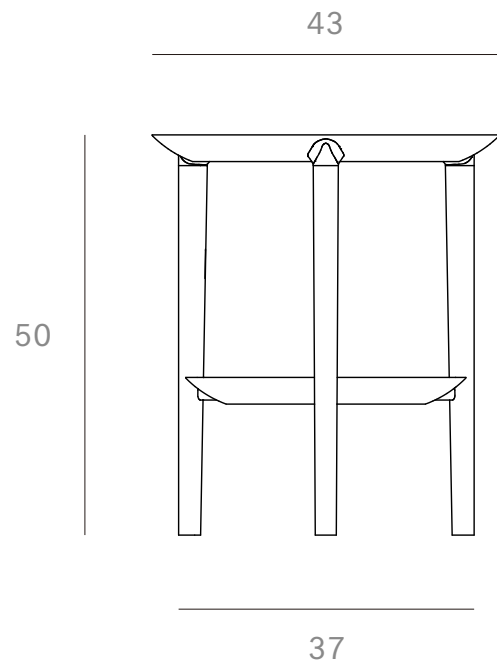

*Ethnicraft*

51501 - Oak Bok Side Table - Dimensions (cm)

*Ethnicraft*

51501 - Oak Bok Side Table - Dimensions (inches)