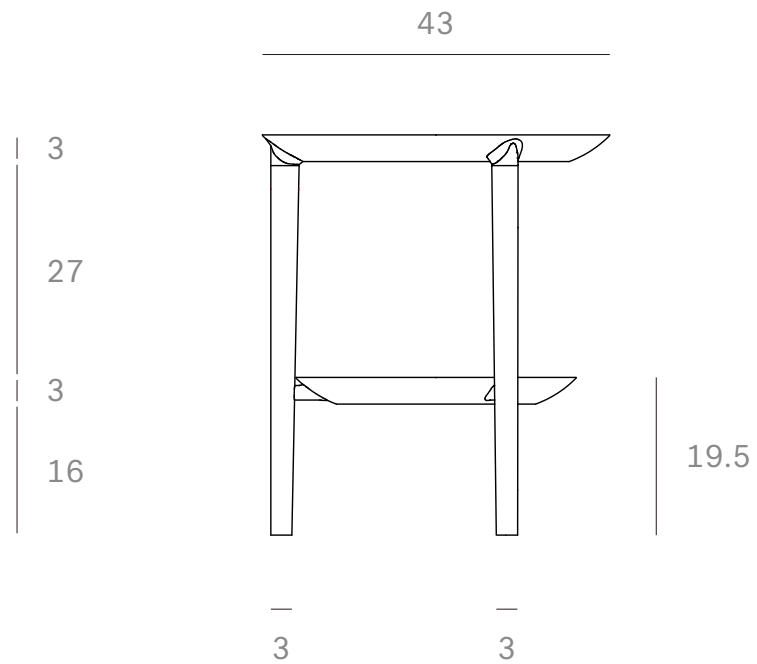

*Ethnicraft*

51501 - Oak Bok Side Table - Dimensions (cm)

*Ethnicraft*

51501 - Oak Bok Side Table - Dimensions (inches)