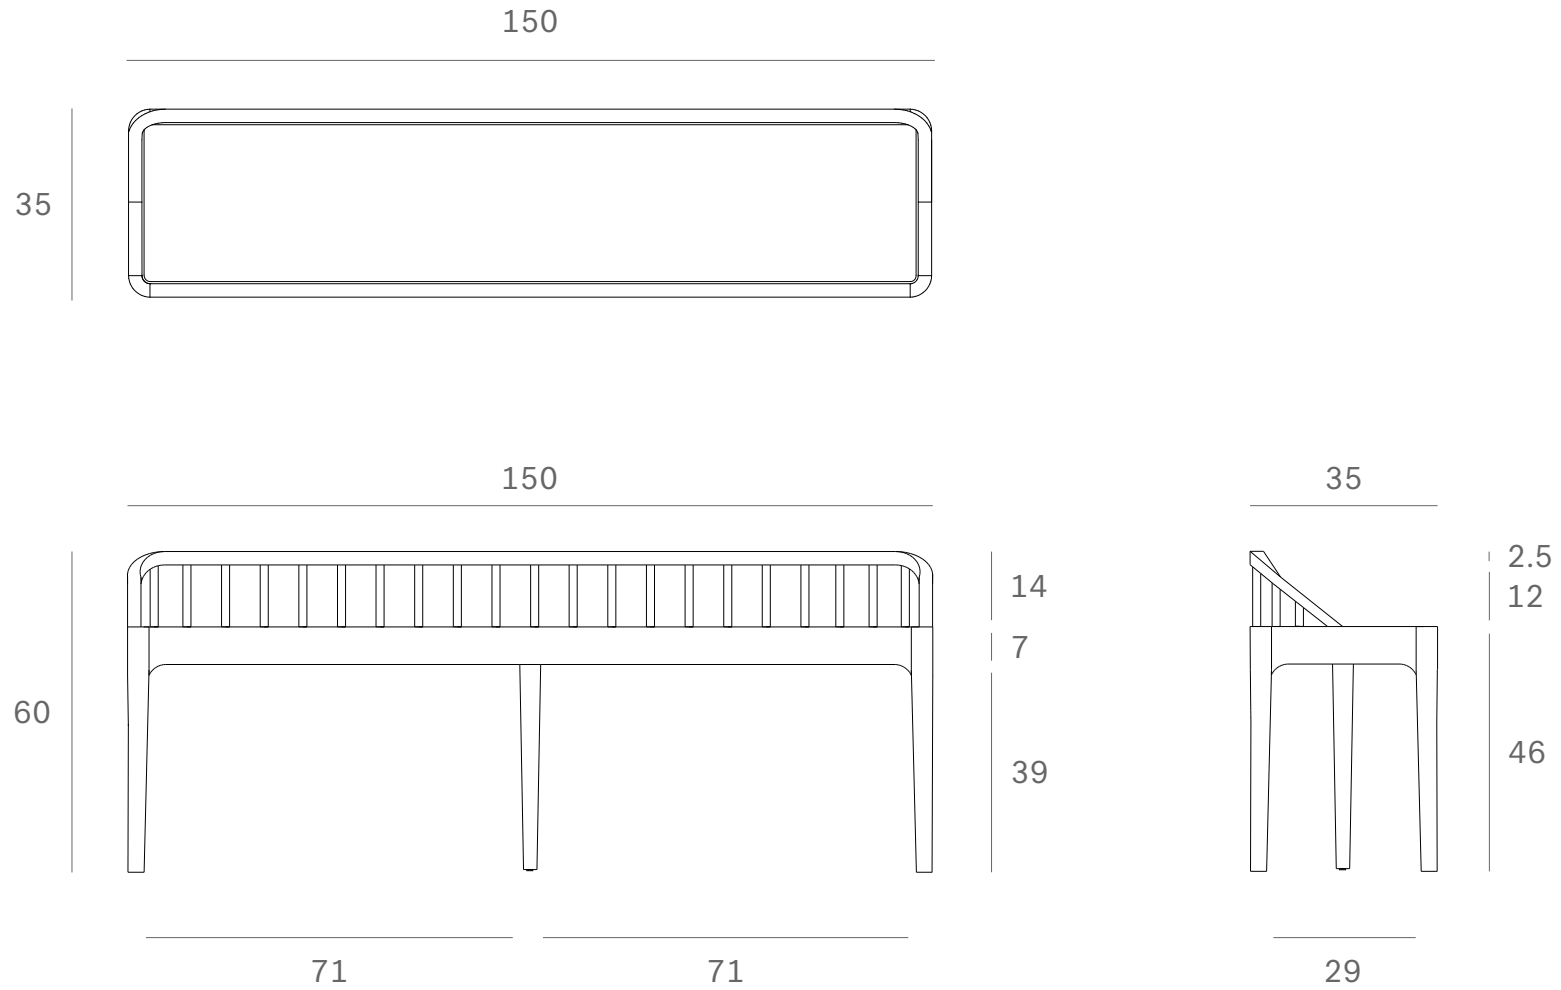

*Ethnicraft*

51243 - Oak Spindle bench - Dimensions (cm)

*Ethnicraft*

51243 - Oak Spindle bench - Dimensions (inches)