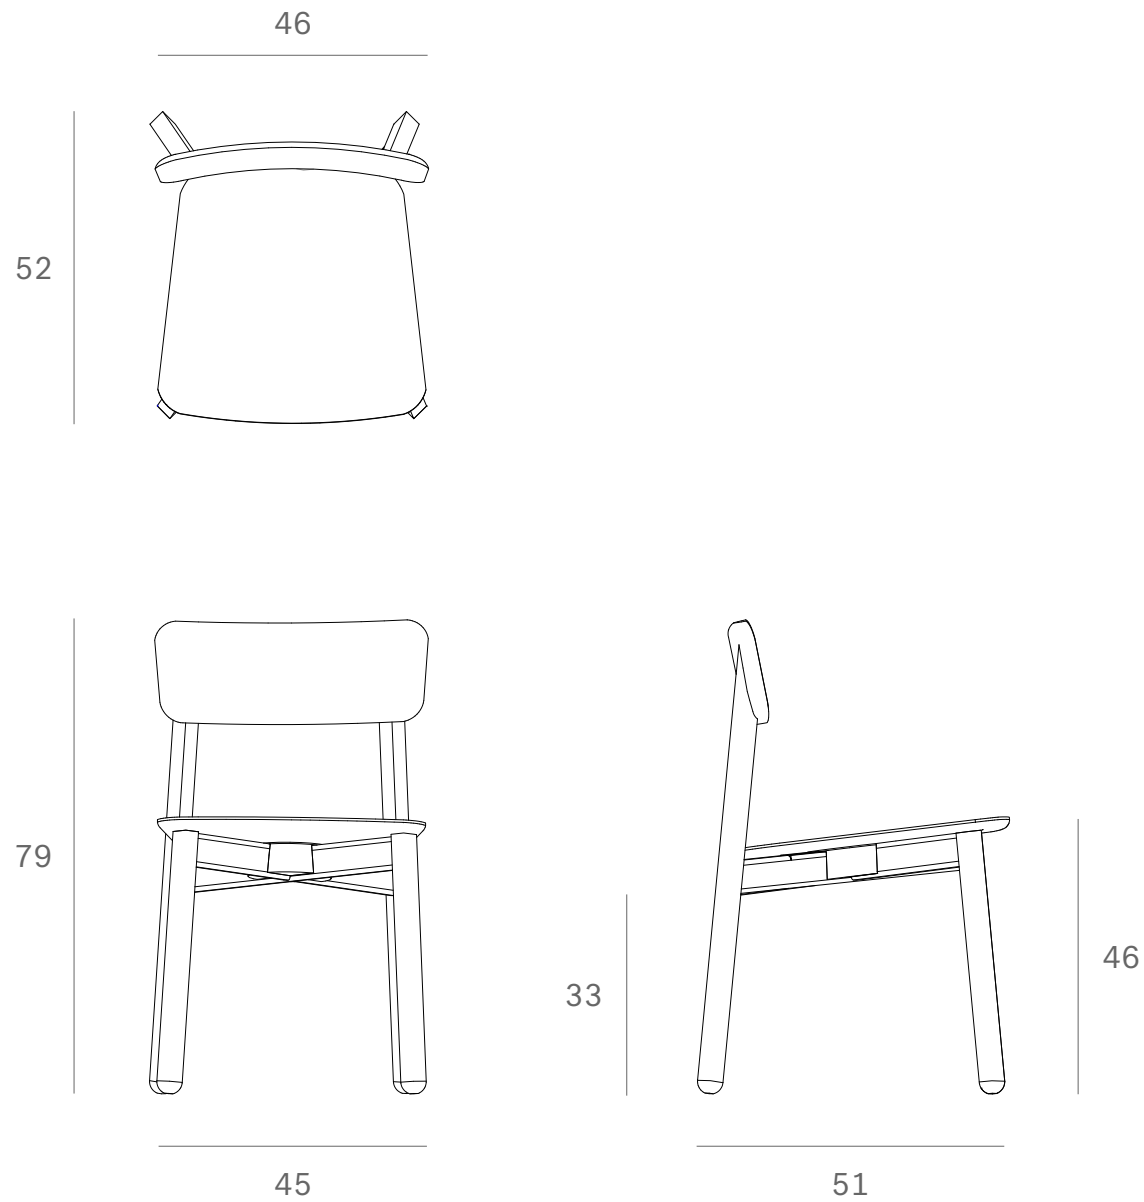

*Ethnicraft*

50653 - Oak Casale dining chair - Dimensions (cm)

*Ethnicraft*

50653 - Oak Casale dining chair - Dimensions (inches)