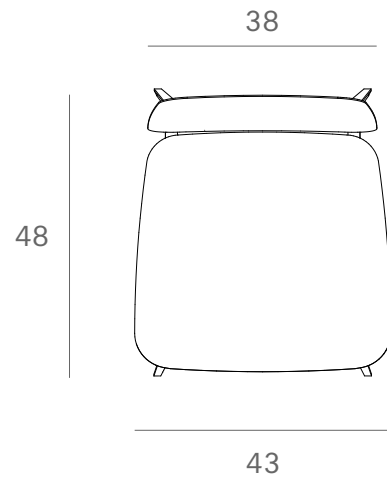

Ethnicraft

60079 - DC dining chair - Dimensions (cm)

*Ethnicraft*

60079 - DC dining chair - Dimensions (inches)