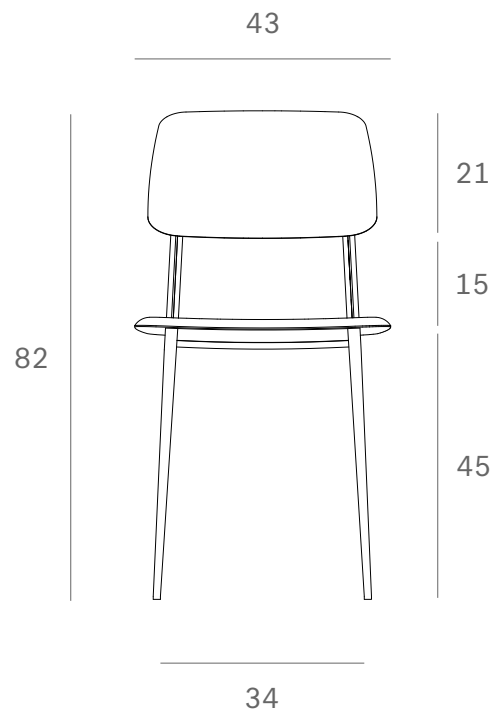

Ethnicraft

60079 - DC dining chair - Dimensions (cm)

*Ethnicraft*

60079 - DC dining chair - Dimensions (inches)