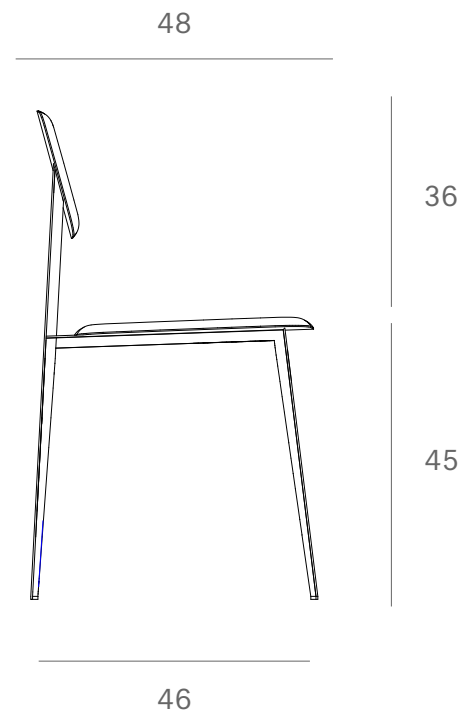

Ethnicraft

60079 - DC dining chair - Dimensions (cm)

*Ethnicraft*

60079 - DC dining chair - Dimensions (inches)