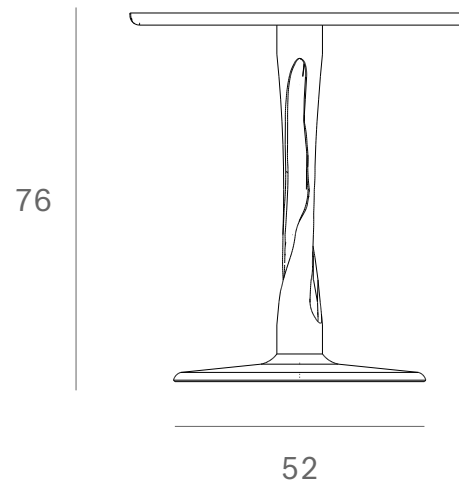

*Ethnicraft*

50015 - Oak Torsion square black dining table - Dimensions (cm)

*Ethnicraft*

50015 - Oak Torsion square black dining table - Dimensions (inches)