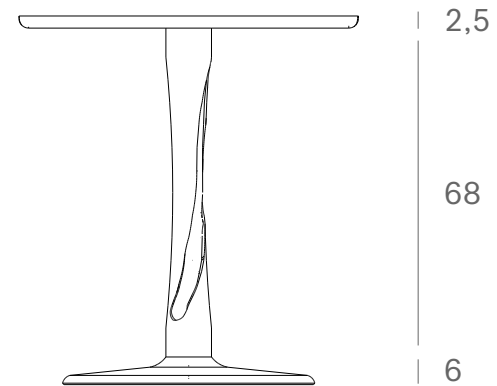

*Ethnicraft*

50015 - Oak Torsion square black dining table - Dimensions (cm)

*Ethnicraft*

50015 - Oak Torsion square black dining table - Dimensions (inches)