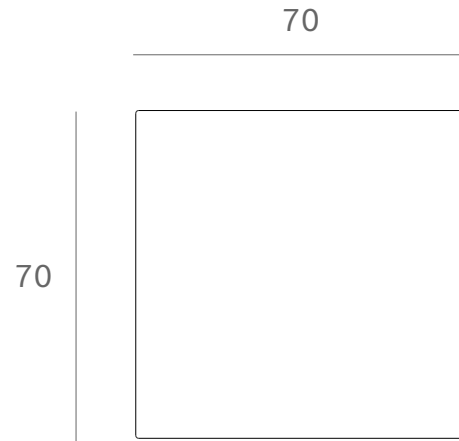

*Ethnicraft*

50015 - Oak Torsion square black dining table - Dimensions (cm)

*Ethnicraft*

50015 - Oak Torsion square black dining table - Dimensions (inches)