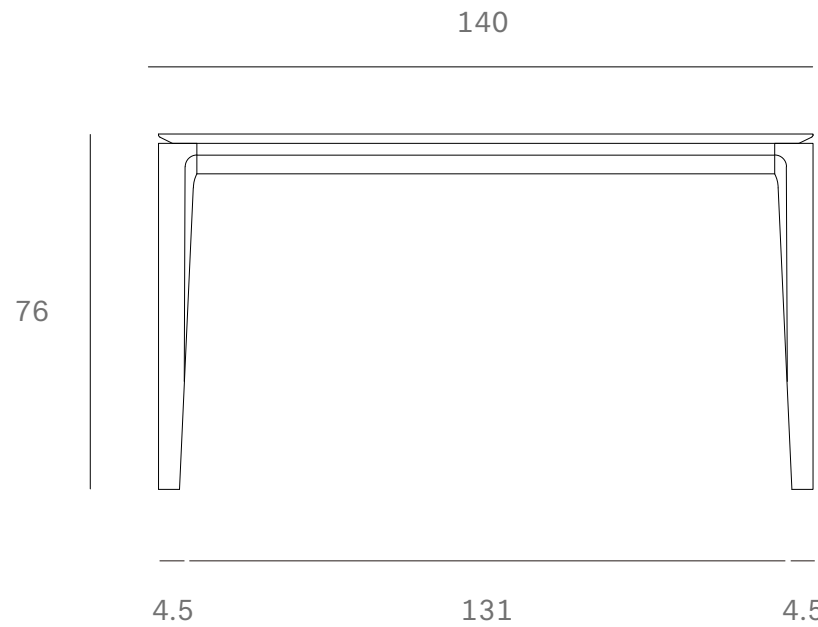

*Ethnicraft*

10157 - Teak Bok dining table - Dimensions (cm)

*Ethnicraft*

10157 - Teak Bok dining table - Dimensions (inches)