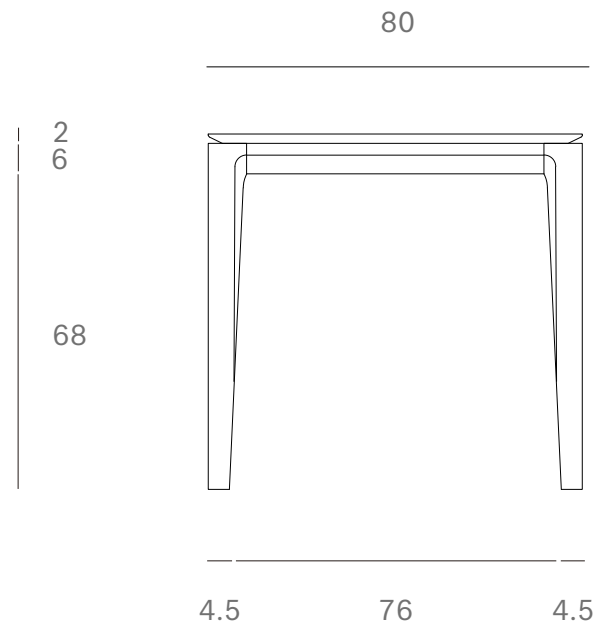

*Ethnicraft*

10157 - Teak Bok dining table - Dimensions (cm)

*Ethnicraft*

10157 - Teak Bok dining table - Dimensions (inches)