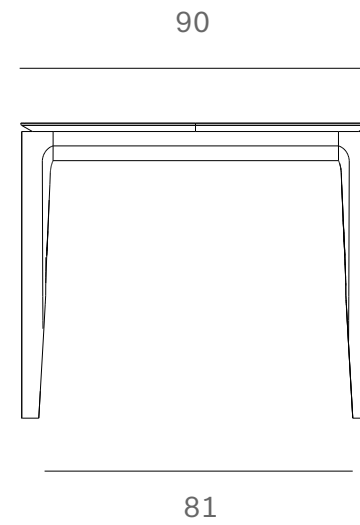

*Ethnicraft*

10150 - Teak Bok extendable dining table - Dimensions (cm)

*Ethnicraft*

10150 - Teak Bok extendable dining table - Dimensions (inches)