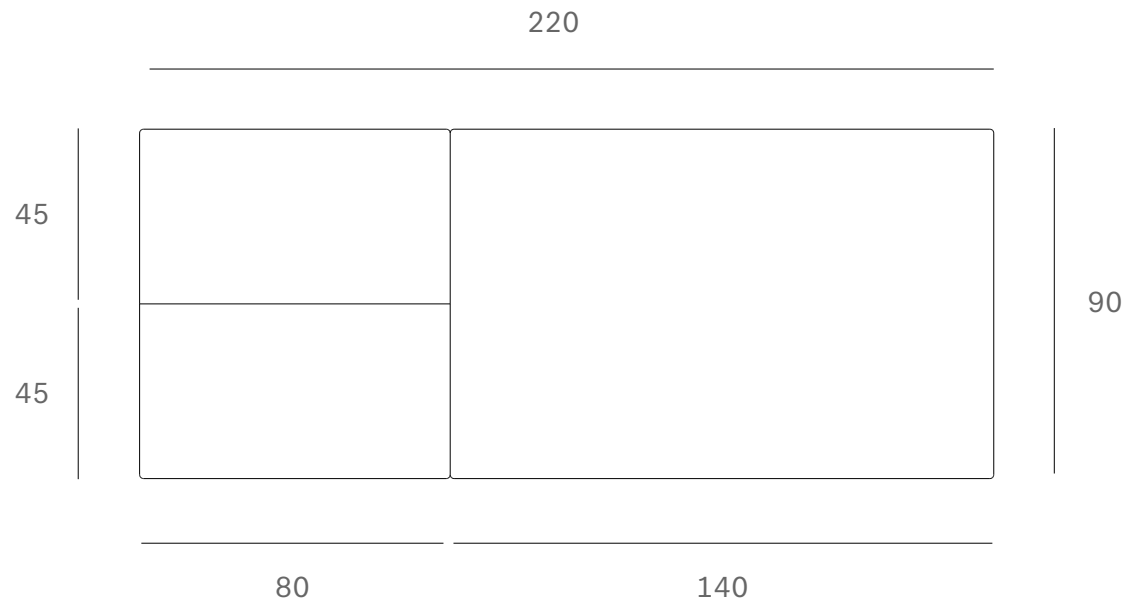

*Ethnicraft*

10150 - Teak Bok extendable dining table - Dimensions (cm)

*Ethnicraft*

10150 - Teak Bok extendable dining table - Dimensions (inches)