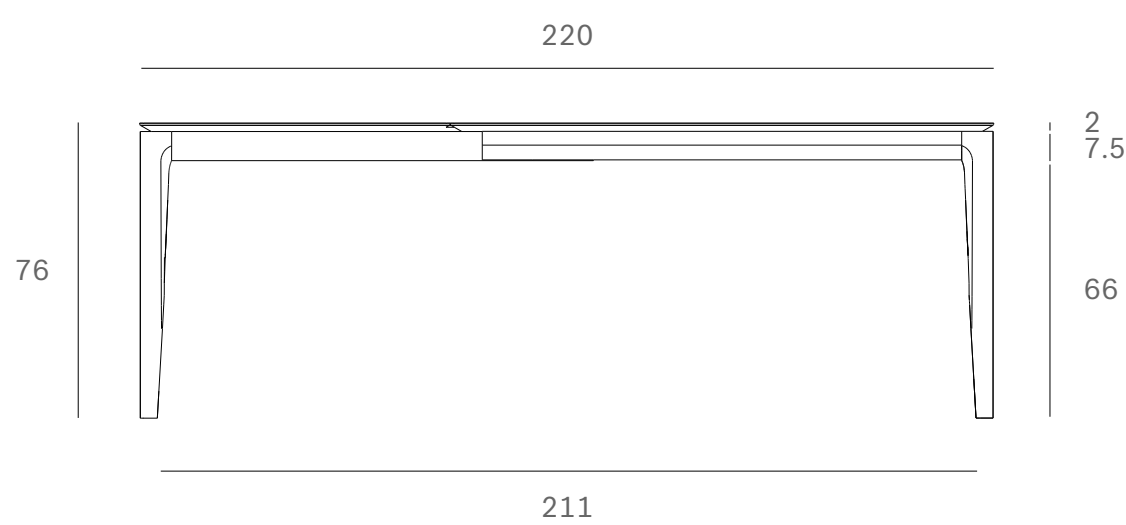

*Ethnicraft*

10150 - Teak Bok extendable dining table - Dimensions (cm)

*Ethnicraft*

10150 - Teak Bok extendable dining table - Dimensions (inches)