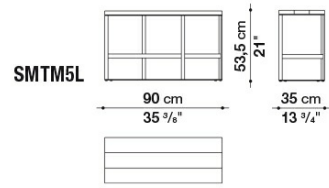

Ferrules:

plastic material

Technical drawings

SMTT3BM

SMTM4L

SMTM4M

SMTM6L

SMTM6M

SMTM5L

SMTM7L

B&B Italia reserves the right to make technological and aesthetic improvements to its models, including changes to the sizes and materials, without notice. The technical drawings do not define the details of the product. The measurements shown are indicative and may undergo changes. In particular, the dimensions relevant to the padded parts are subject to usage tolerances over time caused by the normal adjustment of the padding. For the specific information, please contact the dealer closest to you.