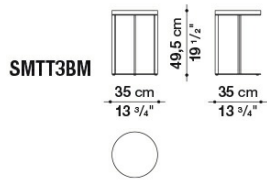

Technical drawings

SMTT3BM