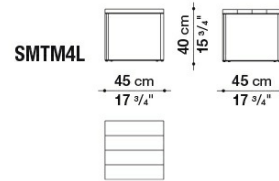

Technical drawings

SMTT3BM

SMTM4L