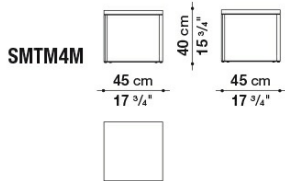

Ferrules:

plastic material

Technical drawings

SMTT3BM

SMTM4L

SMTM4M

SMTM6L

SMTM6M

SMTM5L

SMTM7L

B&B Italia reserves the right to make technological and aesthetic improvements to its models, including changes to the sizes and materials, without notice. The technical drawings do not define the details of the product. The measurements shown are indicative and may undergo changes. In particular, the dimensions relevant to the padded parts are subject to usage tolerances over time caused by the normal adjustment of the padding. For the specific information, please contact the dealer closest to you.