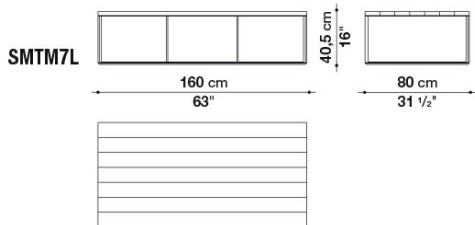

Ferrules:

plastic material

Technical drawings

SMTT3BM

SMTM4L

SMTM4M

SMTM6L

SMTM6M

SMTM5L

SMTM7L

B&B Italia reserves the right to make technological and aesthetic improvements to its models, including changes to the sizes and materials, without notice. The technical drawings do not define the details of the product. The measurements shown are indicative and may undergo changes. In particular, the dimensions relevant to the padded parts are subject to usage tolerances over time caused by the normal adjustment of the padding. For the specific information, please contact the dealer closest to you.