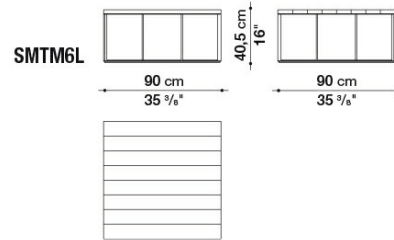

Ferrules:

plastic material

Technical drawings

SMTT3BM

SMTM4L

SMTM4M

SMTM6L

SMTM6M

SMTM5L

SMTM7L

B&B Italia reserves the right to make technological and aesthetic improvements to its models, including changes to the sizes and materials, without notice. The technical drawings do not define the details of the product. The measurements shown are indicative and may undergo changes. In particular, the dimensions relevant to the padded parts are subject to usage tolerances over time caused by the normal adjustment of the padding. For the specific information, please contact the dealer closest to you.