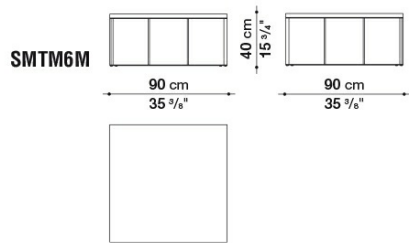

Ferrules:

plastic material

Technical drawings

SMTT3BM

SMTM4L

SMTM4M

SMTM6L

SMTM6M

SMTM5L

SMTM7L

B&B Italia reserves the right to make technological and aesthetic improvements to its models, including changes to the sizes and materials, without notice. The technical drawings do not define the details of the product. The measurements shown are indicative and may undergo changes. In particular, the dimensions relevant to the padded parts are subject to usage tolerances over time caused by the normal adjustment of the padding. For the specific information, please contact the dealer closest to you.