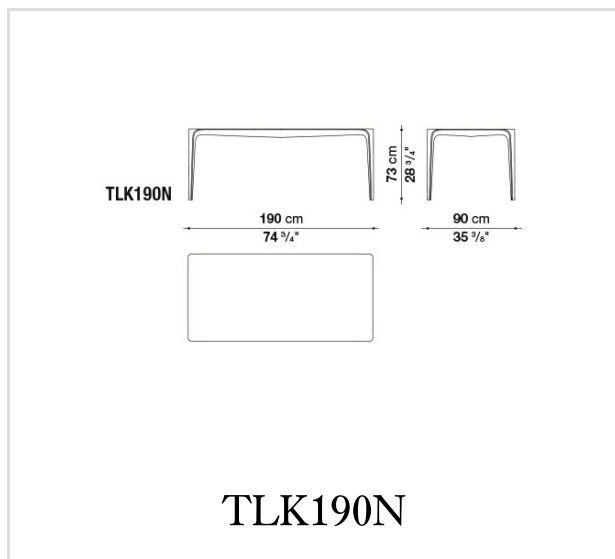


Link

TABLES

Jakob Wagner

Description

A single piece, moulded and continuous, with no joints, exploits the properties of Cristalplant® to achieve a very smooth and soft material effect. Available only in one colour, blinding bright white.

Technical information

Top and legs:

white Cristalplant Outdoor® (natural mineral filler of phosphate of aluminium with polyester acrylate resin)

Technical drawings

B&B Italia reserves the right to make technological and aesthetic improvements to its models, including changes to the sizes and materials, without notice. The technical drawings do not define the details of the product. The measurements shown are indicative and may undergo changes. In particular, the dimensions relevant to the padded parts are subject to usage tolerances over time caused by the normal adjustment of the padding. For the specific information, please contact the dealer closest to you.