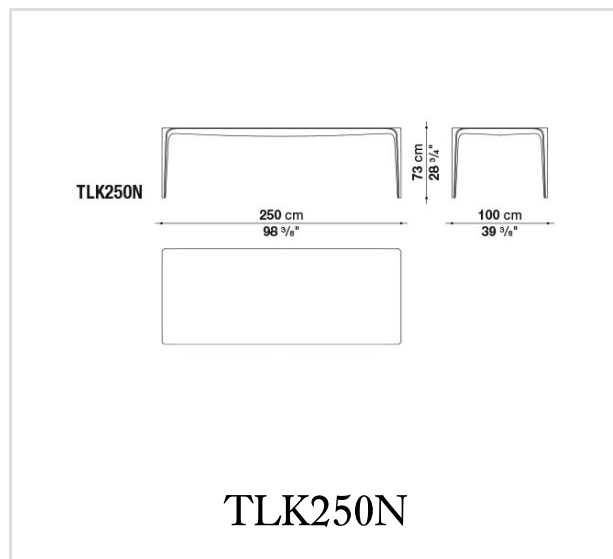


Link

TABLES

Jakob Wagner

Description

A single piece, moulded and continuous, with no joints, exploits the properties of Cristalplant® to achieve a very smooth and soft material effect. Available only in one colour, blinding bright white.

Technical information

Top and legs:

white Cristalplant Outdoor® (natural mineral filler of phosphate of aluminium with polyester acrylate resin)

Technical drawings

B&B Italia reserves the right to make technological and aesthetic improvements to its models, including changes to the sizes and materials, without notice. The technical drawings do not define the details of the product. The measurements shown are indicative and may undergo changes. In particular, the dimensions relevant to the padded parts are subject to usage tolerances over time caused by the normal adjustment of the padding. For the specific information, please contact the dealer closest to you.