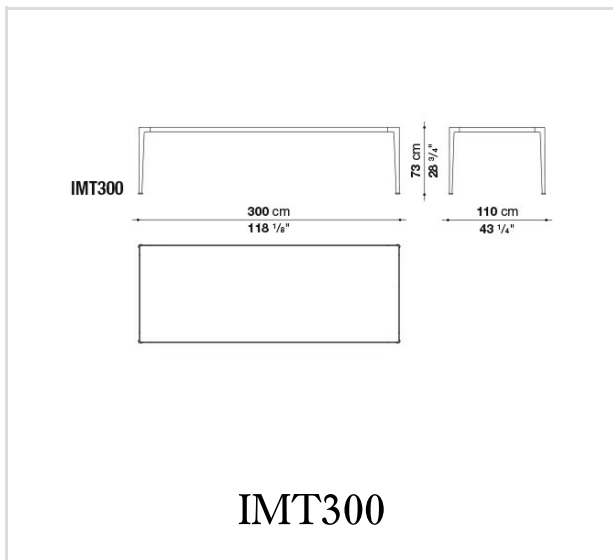

# Technical drawings

IMT150Q

IMT160

IMT220

IMT250

B&B Italia reserves the right to make technological and aesthetic improvements to its models, including changes to the sizes and materials, without notice. The technical drawings do not define the details of the product. The measurements shown are indicative and may undergo changes. In particular, the dimensions relevant to the padded parts are subject to usage tolerances over time caused by the normal adjustment of the padding. For the specific information, please contact the dealer closest to you.