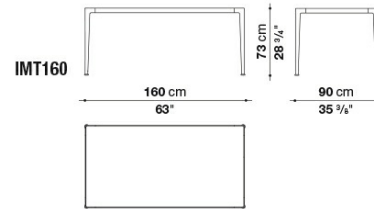

# Technical drawings

IMT150Q

IMT160

IMT220

IMT250

B&B Italia reserves the right to make technological and aesthetic improvements to its models, including changes to the sizes and materials, without notice. The technical drawings do not define the details of the product. The measurements shown are indicative and may undergo changes. In particular, the dimensions relevant to the padded parts are subject to usage tolerances over time caused by the normal adjustment of the padding. For the specific information, please contact the dealer closest to you.