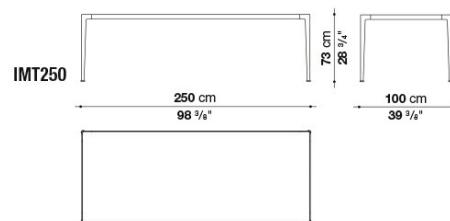

# Technical drawings

IMT150Q

IMT160

IMT220

IMT250

B&B Italia reserves the right to make technological and aesthetic improvements to its models, including changes to the sizes and materials, without notice. The technical drawings do not define the details of the product. The measurements shown are indicative and may undergo changes. In particular, the dimensions relevant to the padded parts are subject to usage tolerances over time caused by the normal adjustment of the padding. For the specific information, please contact the dealer closest to you.