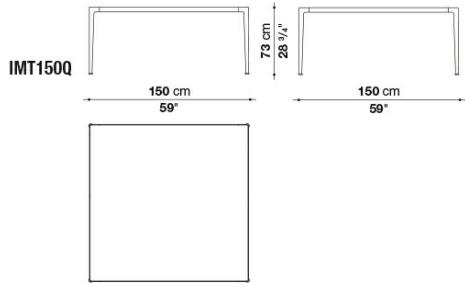

Technical drawings

IMT150Q