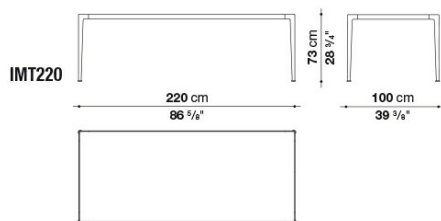

# Technical drawings

IMT150Q

IMT160

IMT220

IMT250

B&B Italia reserves the right to make technological and aesthetic improvements to its models, including changes to the sizes and materials, without notice. The technical drawings do not define the details of the product. The measurements shown are indicative and may undergo changes. In particular, the dimensions relevant to the padded parts are subject to usage tolerances over time caused by the normal adjustment of the padding. For the specific information, please contact the dealer closest to you.