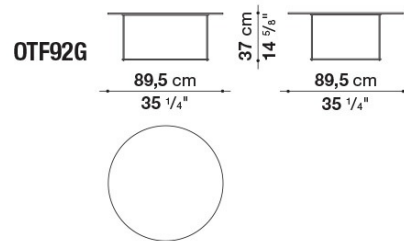

OTF62AG

OTF62G

OTF92

OTF92G

OF62V