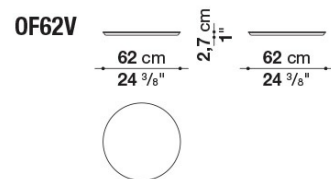

OTF62AG

OTF62G

OTF92

OTF92G

OF62V