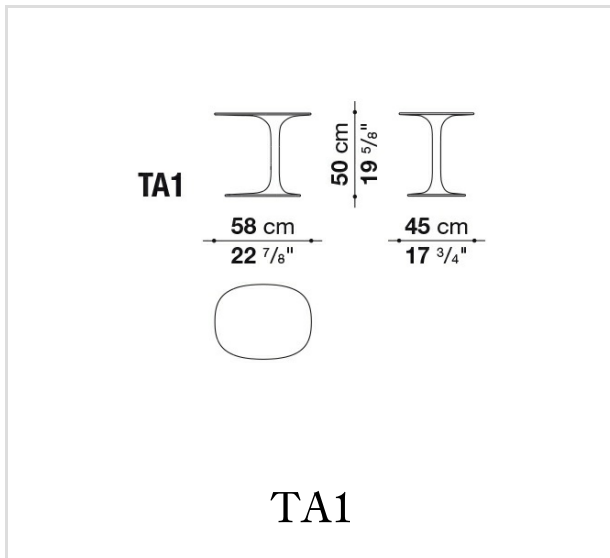


Awa Outdoor

SMALL TABLES

Naoto Fukasawa

Description

The Awa small table is given outdoor functionality by a new type of Cristalplant Outdoor® material.

Technical information

Frame:

white Cristalplant Outdoor[®] (natural mineral filler of phosphate of aluminium with polyester acrylate resin)

Ferrules:

thermoplastic material

Technical drawings

B&B Italia reserves the right to make technological and aesthetic improvements to its models, including changes to the sizes and materials, without notice. The technical drawings do not define the details of the product. The measurements shown are indicative and may undergo changes. In particular, the dimensions relevant to the padded parts are subject to usage tolerances over time caused by the normal adjustment of the padding. For the specific information, please contact the dealer closest to you.