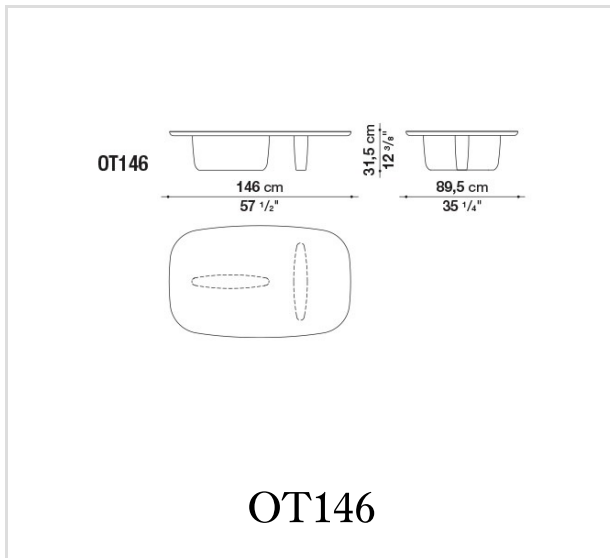

Technical information

Top and legs
cement (Ultra High Performance Concrete)

Coupling plate
galvanized sheet

Feet
stainless steel

Ferrules
thermoplastic material

Technical drawings

B&B Italia reserves the right to make technological and aesthetic improvements to its models, including changes to the sizes and materials, without notice. The technical drawings do not define the details of the product. The measurements shown are indicative and may undergo changes. In particular, the dimensions relevant to the padded parts are subject to usage tolerances over time caused by the normal adjustment of the padding. For the specific information, please contact the dealer closest to you.