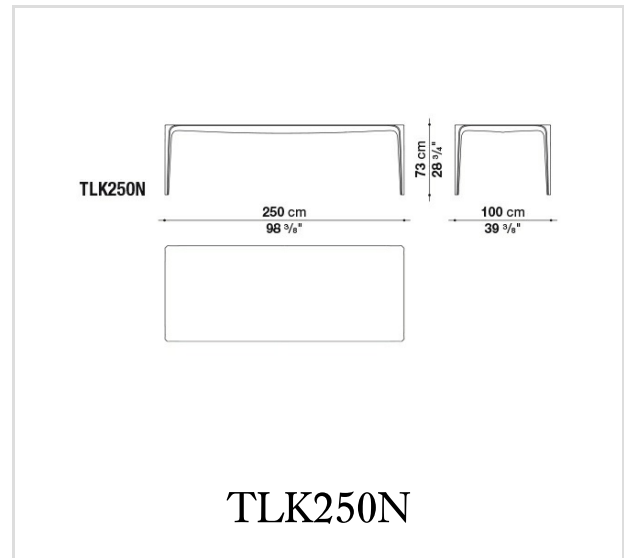

# Technical drawings

B&B Italia reserves the right to make technological and aesthetic improvements to its models, including changes to the sizes and materials, without notice. The technical drawings do not define the details of the product. The measurements shown are indicative and may undergo changes. In particular, the dimensions relevant to the padded parts are subject to usage tolerances over time caused by the normal adjustment of the padding. For the specific information, please contact the dealer closest to you.