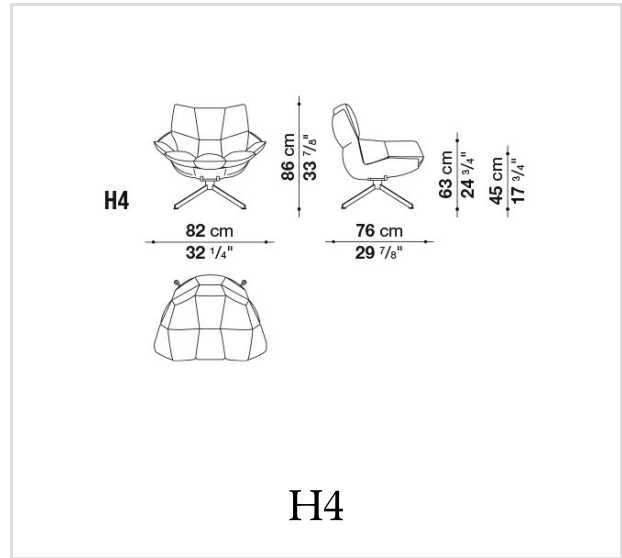

Technical drawings

B&B Italia reserves the right to make technological and aesthetic improvements to its models, including changes to the sizes and materials, without notice. The technical drawings do not define the details of the product. The measurements shown are indicative and may undergo changes. In particular, the dimensions relevant to the padded parts are subject to usage tolerances over time caused by the normal adjustment of the padding. For the specific information, please contact the dealer closest to you.