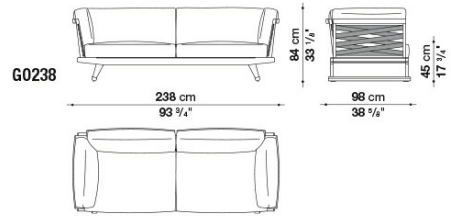

Technical drawings

G0203

G0238