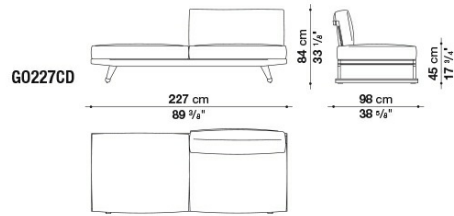

G0192CS

G0192CD

G0227CS

G0227CD