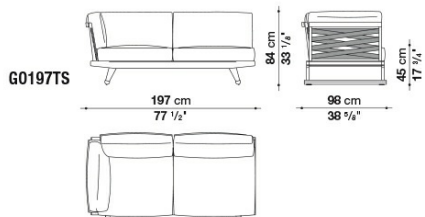

G0227C

G0192CS

G0192CD

G0227CS

G0227CD

G0197TS

G0197TD

G0233TS

G0233LD

G0203LS

G0203LD

GO238LS

GO238LD

GO238L

GO203L

B&B Italia reserves the right to make technological and aesthetic improvements to its models, including changes to the sizes and materials, without notice. The technical drawings do not define the details of the product. The measurements shown are indicative and may undergo changes. In particular, the dimensions relevant to the padded parts are subject to usage tolerances over time caused by the normal adjustment of the padding. For the specific information, please contact the dealer closest to you.