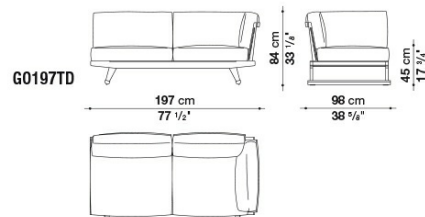

G0192CS

G0192CD

G0227CS

G0227CD