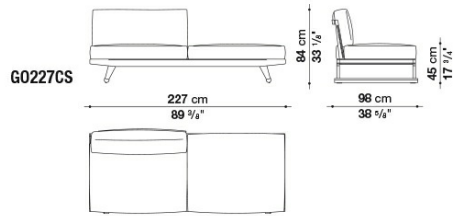

G0192CS

G0192CD

G0227CS

G0227CD