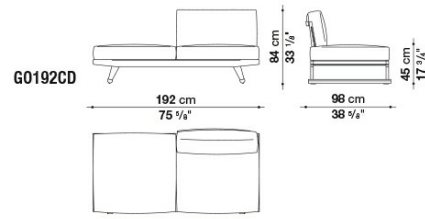

G0227C

G0192CD