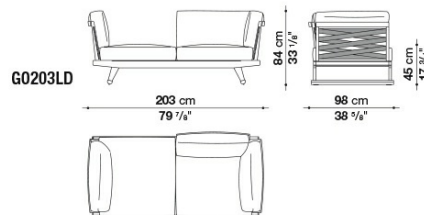

G0233LD

G0203LS

G0203LD

GO238LS

GO238LD

GO238L

GO203L

B&B Italia reserves the right to make technological and aesthetic improvements to its models, including changes to the sizes and materials, without notice. The technical drawings do not define the details of the product. The measurements shown are indicative and may undergo changes. In particular, the dimensions relevant to the padded parts are subject to usage tolerances over time caused by the normal adjustment of the padding. For the specific information, please contact the dealer closest to you.