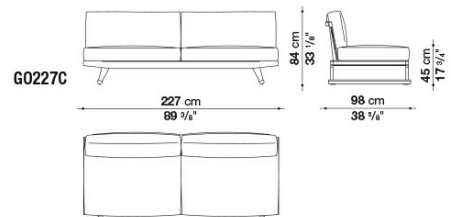

Technical drawings

G0203

G0238