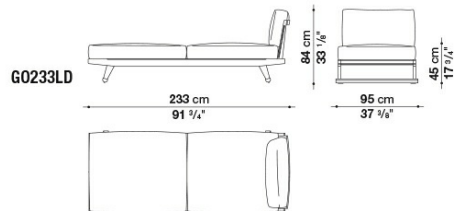

G0233LD

G0203LS

G0203LD

GO238LS

GO238LD

GO238L

GO203L

B&B Italia reserves the right to make technological and aesthetic improvements to its models, including changes to the sizes and materials, without notice. The technical drawings do not define the details of the product. The measurements shown are indicative and may undergo changes. In particular, the dimensions relevant to the padded parts are subject to usage tolerances over time caused by the normal adjustment of the padding. For the specific information, please contact the dealer closest to you.