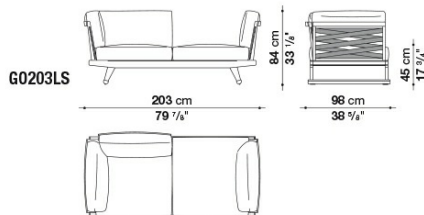

G0233LD

G0203LS

G0203LD

GO238LS

GO238LD

GO238L

GO203L

B&B Italia reserves the right to make technological and aesthetic improvements to its models, including changes to the sizes and materials, without notice. The technical drawings do not define the details of the product. The measurements shown are indicative and may undergo changes. In particular, the dimensions relevant to the padded parts are subject to usage tolerances over time caused by the normal adjustment of the padding. For the specific information, please contact the dealer closest to you.