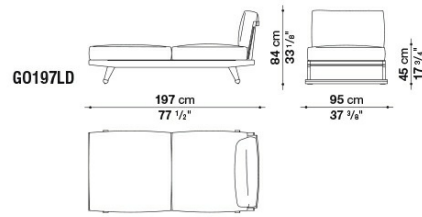

G0233AD

G0197LD