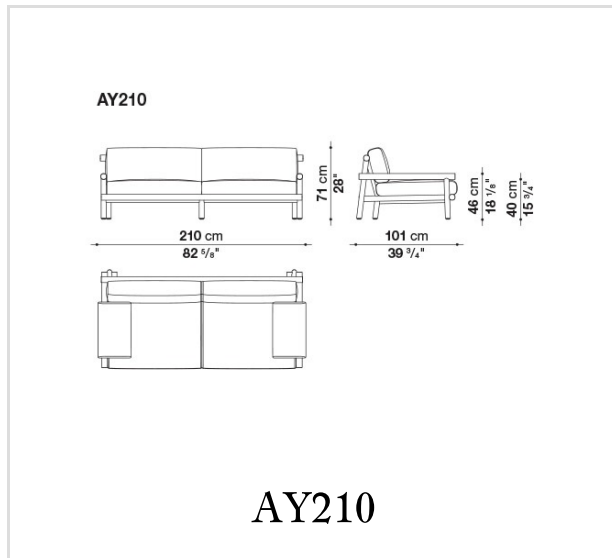

# Technical drawings

B&B Italia reserves the right to make technological and aesthetic improvements to its models, including changes to the sizes and materials, without notice. The technical drawings do not define the details of the product. The measurements shown are indicative and may undergo changes. In particular, the dimensions relevant to the padded parts are subject to usage tolerances over time caused by the normal adjustment of the padding. For the specific information, please contact the dealer closest to you.