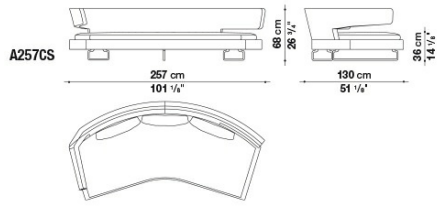

A320C_1

A257CS