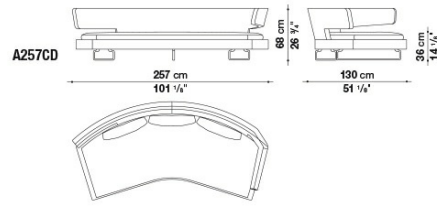

A320C_2

A257CD