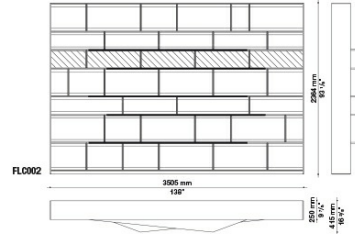


Flat.C

WALLSYSTEMS

Antonio Citterio

Description

As we all have size requirements in our houses, we need furnishings that despite their size can be positioned in areas of limited space. This is where the concept for Flat.C comes from. Designed to house books and a television as well as all hi-fi accessories in the smallest amount of space possible, it also provides a convenient solution for electrical wiring and arranging the wires in cableways. Flat.C is only 25 cm in depth: the thickness of the shelves and sides has been extremely reduced, and there are no visibly joined parts.

Technical information

Technical drawings

FLC001

FLC002

FLC003

FLC004

FLC005

FLC006