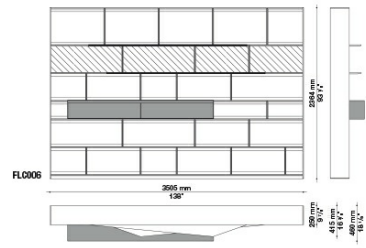


Flat.C

WALLSYSTEMS

Antonio Citterio

Description

As we all have size requirements in our houses, we need furnishings that despite their size can be positioned in areas of limited space. This is where the concept for Flat.C comes from. Designed to house books and a television as well as all hi-fi accessories in the smallest amount of space possible, it also provides a convenient solution for electrical wiring and arranging the wires in cableways. Flat.C is only 25 cm in depth: the thickness of the shelves and sides has been extremely reduced, and there are no visibly joined parts.

Technical information

Technical drawings

FLC001

FLC002

FLC003

FLC004

FLC005

FLC006