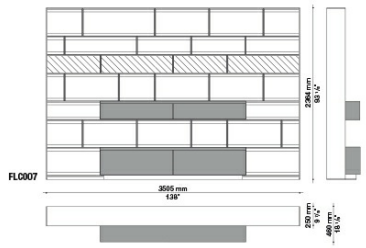


Flat.C

WALLSYSTEMS

Antonio Citterio

Description

As we all have size requirements in our houses, we need furnishings that despite their size can be positioned in areas of limited space. This is where the concept for Flat.C comes from. Designed to house books and a television as well as all hi-fi accessories in the smallest amount of space possible, it also provides a convenient solution for electrical wiring and arranging the wires in cableways. Flat.C is only 25 cm in depth: the thickness of the shelves and sides has been extremely reduced, and there are no visibly joined parts.

Technical information

Technical drawings

FLC001

FLC002

FLC003

FLC004

FLC005

FLC006