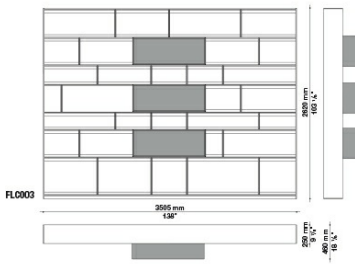


Flat.C

WALLSYSTEMS

Antonio Citterio

Description

As we all have size requirements in our houses, we need furnishings that despite their size can be positioned in areas of limited space. This is where the concept for Flat.C comes from. Designed to house books and a television as well as all hi-fi accessories in the smallest amount of space possible, it also provides a convenient solution for electrical wiring and arranging the wires in cableways. Flat.C is only 25 cm in depth: the thickness of the shelves and sides has been extremely reduced, and there are no visibly joined parts.

Technical information

Technical drawings

FLC001

FLC002

FLC003

FLC004

FLC005

FLC006