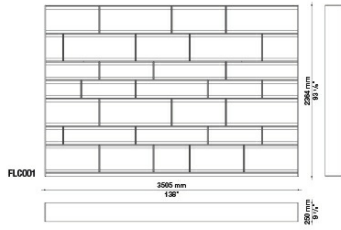

Technical drawings

FLC001