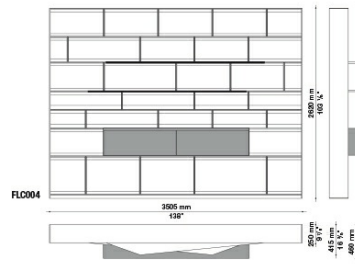


Flat.C

WALLSYSTEMS

Antonio Citterio

Description

As we all have size requirements in our houses, we need furnishings that despite their size can be positioned in areas of limited space. This is where the concept for Flat.C comes from. Designed to house books and a television as well as all hi-fi accessories in the smallest amount of space possible, it also provides a convenient solution for electrical wiring and arranging the wires in cableways. Flat.C is only 25 cm in depth: the thickness of the shelves and sides has been extremely reduced, and there are no visibly joined parts.

Technical information

Technical drawings

FLC001

FLC002

FLC003

FLC004

FLC005

FLC006