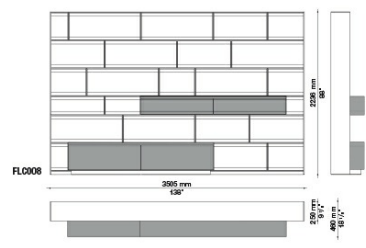

FLC005

FLC006

FLC007

FLC008