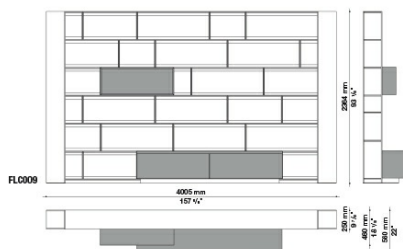

FLC005

FLC006

FLC007

FLC008