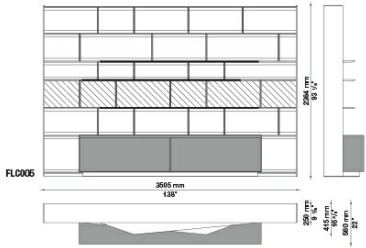


Flat.C

WALLSYSTEMS

Antonio Citterio

Description

As we all have size requirements in our houses, we need furnishings that despite their size can be positioned in areas of limited space. This is where the concept for Flat.C comes from. Designed to house books and a television as well as all hi-fi accessories in the smallest amount of space possible, it also provides a convenient solution for electrical wiring and arranging the wires in cableways. Flat.C is only 25 cm in depth: the thickness of the shelves and sides has been extremely reduced, and there are no visibly joined parts.

Technical information

Technical drawings

FLC001

FLC002

FLC003

FLC004

FLC005

FLC006