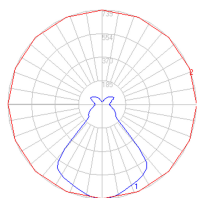

Light distribution

Diffused

Red = Max Cd. Through Vertical plane

Blue = Max Cd. Through Horizontal plane

Luminaire weight

4.41 lbs / 2 kg

Warranty

5 year limited warranty,
Upon registration. Click here
to register your purchase.