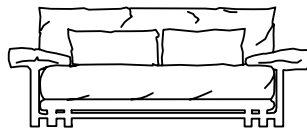

MULTY PREMIER

Design by
Claude Brisson

Description
Multy collection with pre-determined range of colors in a cotton fabric offering a shorter lead-time.

Technical Specifications

www.ligne-roset.com

© Ligne Roset 2020

SOFABED 61" WITHOUT ARMS WITH LUMBAR CUSHIONS

DIMENSIONS
H 32 " - W 65 " - D 41 " - SH 17 " -

sofabed 61" without arms with lumbar cushions

DIMENSIONS
H 32 - "
W 65 - "
D 41 - "
SH 17 - "

sofabed 61" with arms with lumbar cushions

DIMENSIONS
H 32 - "
W 74 - "
D 41 - "
SH 17 - "