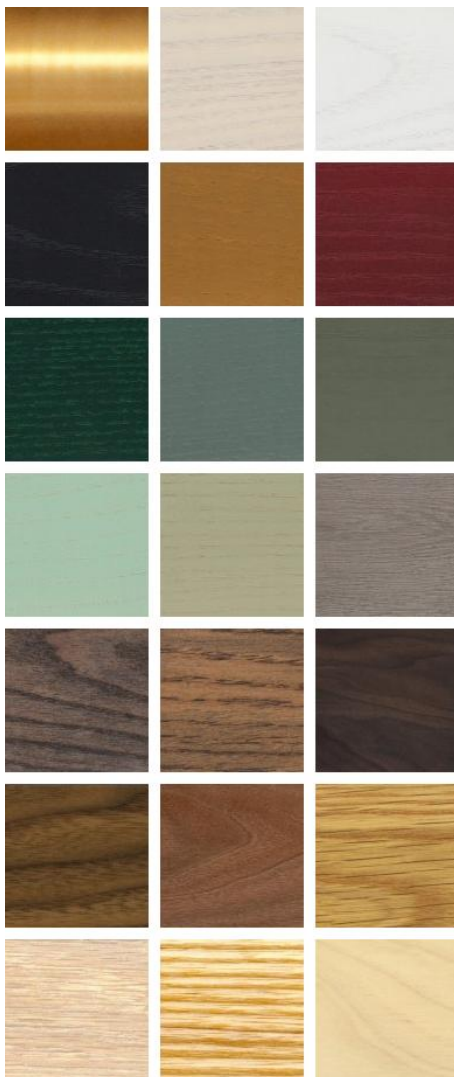

0
2N
E
R
I
&
H
U**MATERIAL OPTIONS****789T SOLO TALL VITRINE**

Solo Tall Vitrine, part of the Solo Series, reflects the same warm modern aesthetic, thoughtful functionality, soft curved edges, and beautiful detailing of the rest of the series.

This glass vitrine features curved glass and rounded ends that can integrate harmoniously with other furniture pieces. The expansive dimensions of the unit, combined with large areas of clear glass and even clear glass as shelves, create an impressive display where the objects within are the main visual highlight. A simple, elegant solid wood armature frames the display, with details including machined brass handles and a slender leg frame.

SIZE

W143 × D48 × H163.5 cm
W56 1/3 × D18 4/5 × H64 2/5 "

SPECIFICATION

Available in American black walnut, American white oak, or European Ash in a range of finishes, glass, and brass. Click on 'Materials' in the left hand menu for further information.