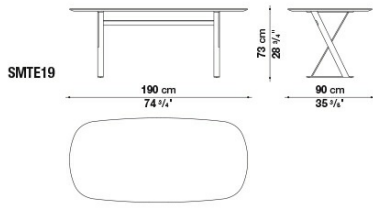

Ferrules:

plastic material

Technical drawings

SMT8L

SMT8P

SMT11L

SMT11P

SMTE19

SMTE19P

SMTE25

SMTE25P

SMTE30

SMTE30P

B&B Italia reserves the right to make technological and aesthetic improvements to its models, including changes to the sizes and materials, without notice. The technical drawings do not define the details of the product. The measurements shown are indicative and may undergo changes. In particular, the dimensions relevant to the padded parts are subject to usage tolerances over time caused by the normal adjustment of the padding. For the specific information, please contact the dealer closest to you.