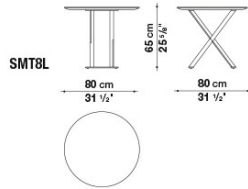

Ferrules:

plastic material

Technical drawings

SMT8L

SMT8P

SMT11L

SMT11P

SMTE19

SMTE19P

SMTE25

SMTE25P

SMTE30

SMTE30P

B&B Italia reserves the right to make technological and aesthetic improvements to its models, including changes to the sizes and materials, without notice. The technical drawings do not define the details of the product. The measurements shown are indicative and may undergo changes. In particular, the dimensions relevant to the padded parts are subject to usage tolerances over time caused by the normal adjustment of the padding. For the specific information, please contact the dealer closest to you.