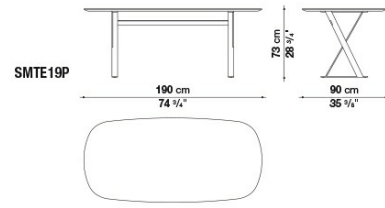

Ferrules:

plastic material

Technical drawings

SMT8L

SMT8P

SMT11L

SMT11P

SMTE19

SMTE19P

SMTE25

SMTE25P

SMTE30

SMTE30P

B&B Italia reserves the right to make technological and aesthetic improvements to its models, including changes to the sizes and materials, without notice. The technical drawings do not define the details of the product. The measurements shown are indicative and may undergo changes. In particular, the dimensions relevant to the padded parts are subject to usage tolerances over time caused by the normal adjustment of the padding. For the specific information, please contact the dealer closest to you.