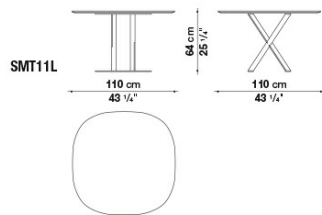

Ferrules:

plastic material

Technical drawings

SMT8L

SMT8P

SMT11L

SMT11P

SMTE19

SMTE19P

SMTE25

SMTE25P

SMTE30

SMTE30P

B&B Italia reserves the right to make technological and aesthetic improvements to its models, including changes to the sizes and materials, without notice. The technical drawings do not define the details of the product. The measurements shown are indicative and may undergo changes. In particular, the dimensions relevant to the padded parts are subject to usage tolerances over time caused by the normal adjustment of the padding. For the specific information, please contact the dealer closest to you.