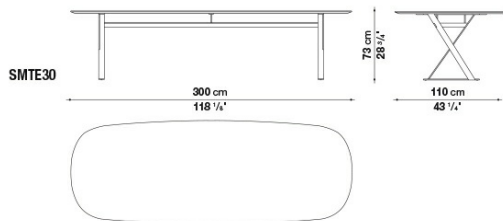

Ferrules:

plastic material

Technical drawings

SMT8L

SMT8P

SMT11L

SMT11P

SMTE19

SMTE19P

SMTE25

SMTE25P

SMTE30

SMTE30P

B&B Italia reserves the right to make technological and aesthetic improvements to its models, including changes to the sizes and materials, without notice. The technical drawings do not define the details of the product. The measurements shown are indicative and may undergo changes. In particular, the dimensions relevant to the padded parts are subject to usage tolerances over time caused by the normal adjustment of the padding. For the specific information, please contact the dealer closest to you.