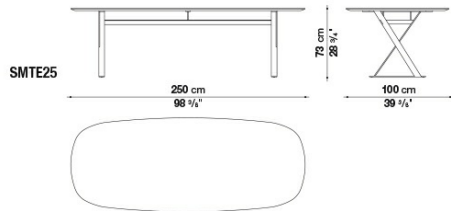

Ferrules:

plastic material

Technical drawings

SMT8L

SMT8P

SMT11L

SMT11P

SMTE19

SMTE19P

SMTE25

SMTE25P

SMTE30

SMTE30P

B&B Italia reserves the right to make technological and aesthetic improvements to its models, including changes to the sizes and materials, without notice. The technical drawings do not define the details of the product. The measurements shown are indicative and may undergo changes. In particular, the dimensions relevant to the padded parts are subject to usage tolerances over time caused by the normal adjustment of the padding. For the specific information, please contact the dealer closest to you.