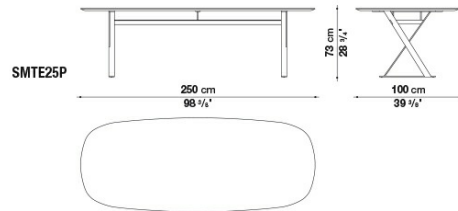

Ferrules:

plastic material

Technical drawings

SMT8L

SMT8P

SMT11L

SMT11P

SMTE19

SMTE19P

SMTE25

SMTE25P

SMTE30

SMTE30P

B&B Italia reserves the right to make technological and aesthetic improvements to its models, including changes to the sizes and materials, without notice. The technical drawings do not define the details of the product. The measurements shown are indicative and may undergo changes. In particular, the dimensions relevant to the padded parts are subject to usage tolerances over time caused by the normal adjustment of the padding. For the specific information, please contact the dealer closest to you.