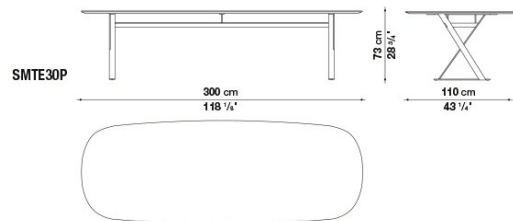

SMTE19P

SMTE25

SMTE25P

SMTE30

SMTE30P

B&B Italia reserves the right to make technological and aesthetic improvements to its models, including changes to the sizes and materials, without notice. The technical drawings do not define the details of the product. The measurements shown are indicative and may undergo changes. In particular, the dimensions relevant to the padded parts are subject to usage tolerances over time caused by the normal adjustment of the padding. For the specific information, please contact the dealer closest to you.