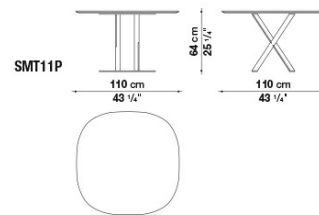

Ferrules:

plastic material

Technical drawings

SMT8L

SMT8P

SMT11L

SMT11P

SMTE19

SMTE19P

SMTE25

SMTE25P

SMTE30

SMTE30P

B&B Italia reserves the right to make technological and aesthetic improvements to its models, including changes to the sizes and materials, without notice. The technical drawings do not define the details of the product. The measurements shown are indicative and may undergo changes. In particular, the dimensions relevant to the padded parts are subject to usage tolerances over time caused by the normal adjustment of the padding. For the specific information, please contact the dealer closest to you.