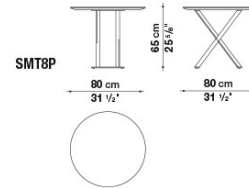

Ferrules:

plastic material

Technical drawings

SMT8L

SMT8P

SMT11L

SMT11P

SMTE19

SMTE19P

SMTE25

SMTE25P

SMTE30

SMTE30P

B&B Italia reserves the right to make technological and aesthetic improvements to its models, including changes to the sizes and materials, without notice. The technical drawings do not define the details of the product. The measurements shown are indicative and may undergo changes. In particular, the dimensions relevant to the padded parts are subject to usage tolerances over time caused by the normal adjustment of the padding. For the specific information, please contact the dealer closest to you.