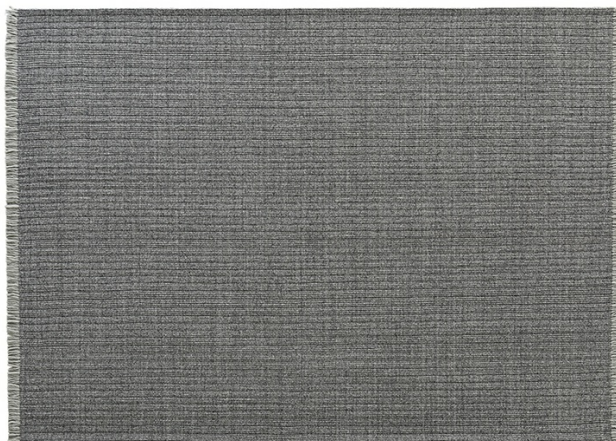

Timo

ACCESSORIES

Juma

Description

Carpet in 100% wool available in a rectangular version in three measures (cm 200 x 300 - cm 250 x 350 - cm 300 x 400) in grey, dark grey and black colours.

Technical information