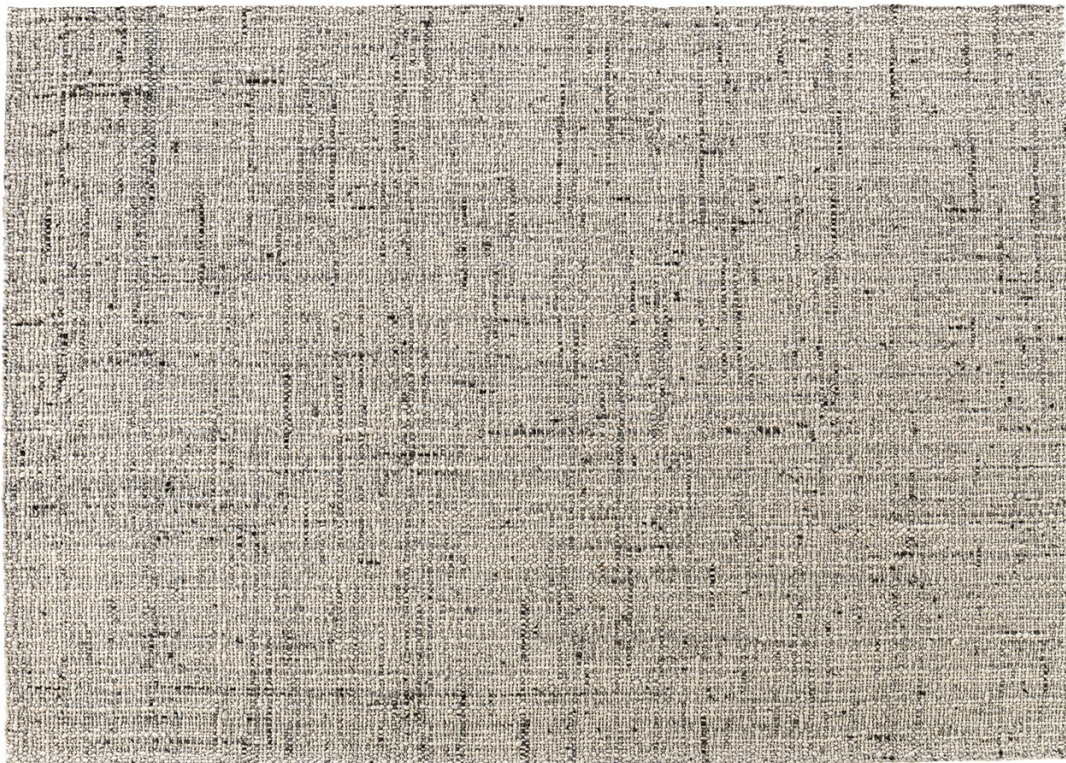

# Milos

ACCESSORIES

*Juma*

Description

---

---

## Technical information

Material (upper side)

100% wool

Material (lower side)

90% cotton and 10% polyester

---