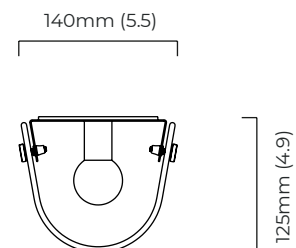

BULBS

240v - 1 x G9, 25w max halogen (or 2.3w LED 2700k)
120v - 1 x G9, 25w max halogen (or 2.3w LED 2700k)
(no bulbs supplied)

WEIGHT

3kg (6.6lbs)

CERTIFICATION

IP44 240V only

mounting plate dimensions