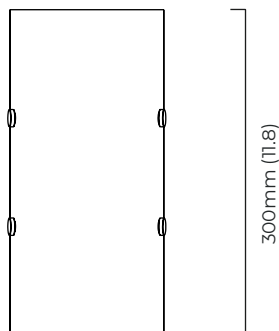

WHISTLER WALL

This wall light is made using an exclusive artisan process where crushed glass is formed into a curved shape. Detailed with solid brass finials, the light source is soft and calm.

FINISH

fritted glass with satin brass details
WHIWAOFGSB

BULBS

240v - 1 x G9, 25w max halogen (or 2.3w LED 2700k)
120v - 1 x G9, 25w max halogen (or 2.3w LED 2700k)
(no bulbs supplied)

WEIGHT

3kg (6.6lbs)

CERTIFICATION

IP44 240V only

mounting plate dimensions