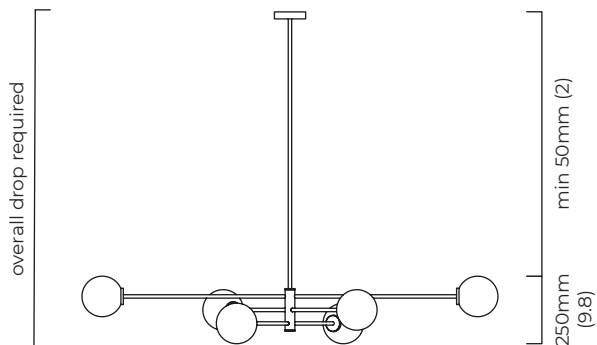

### SUSPENSION

drop rod with ceiling box

please specify the required overall drop from the ceiling to the bottom of the fitting

### CERTIFICATION

E492308

mounting plate dimensions