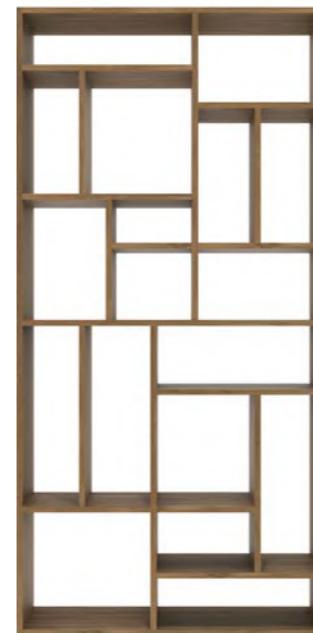

BLACKBIRD RACK

solid oak and black tained solid oak with black metal legs

51482 100 × 37 × 207 cm
39.5" × 14.5" × 81.5"

M RACK

solid teak FSC®
(also available in:)

14201 104 × 30 × 219 cm
41" × 12" × 86"