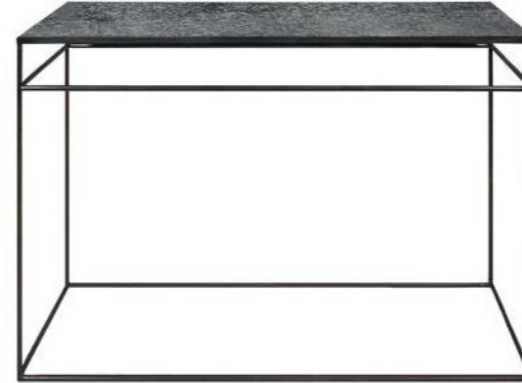

60072 120 × 40 × 86 cm
47" × 15.5" × 34"

STONE CONSOLE

marble top with a black metal frame

dark emperador

60094 120 × 40 × 86 cm
47" × 15.5" × 34"

AGED CONSOLE

heavy aged mirror top with a black metal frame

bronze copper

20724 122 × 36 × 81 cm
48" × 14" × 32"

AGED CONSOLE

heavy aged mirror top with a black metal frame

charcoal

20746 122 × 36 × 81 cm
48" × 14" × 32"

AGED SOFA CONSOLE

heavy aged mirror top with a black metal frame