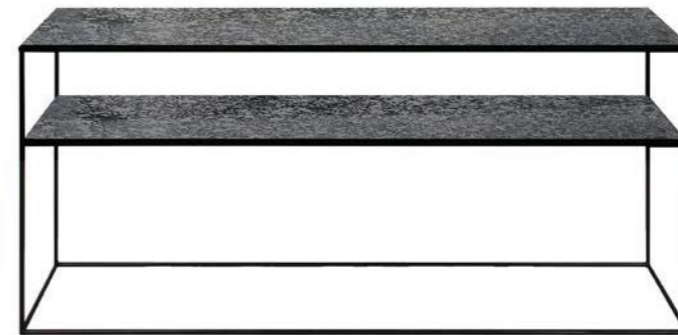

AGED SOFA CONSOLE

heavy aged mirror top with a black metal frame

charcoal

20748 160 × 36 × 70 cm
63" × 14" × 27.5"