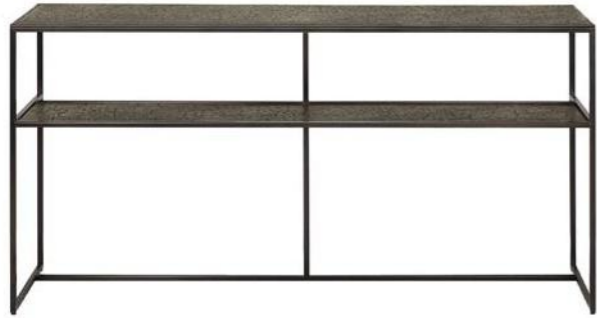

bronze copper

20724 122 × 36 × 81 cm
48" × 14" × 32"

AGED CONSOLE

heavy aged mirror top with a black metal frame

charcoal

20746 122 × 36 × 81 cm
48" × 14" × 32"

AGED SOFA CONSOLE

heavy aged mirror top with a black metal frame

bronze copper

20731 160 × 36 × 70 cm
63" × 14" × 27.5"

AGED SOFA CONSOLE

heavy aged mirror top with a black metal frame

charcoal

20748 160 × 36 × 70 cm
63" × 14" × 27.5"

PENTAGON CONSOLE

made from mineral powders, water, earth,
natural colour pigments and metallic powders