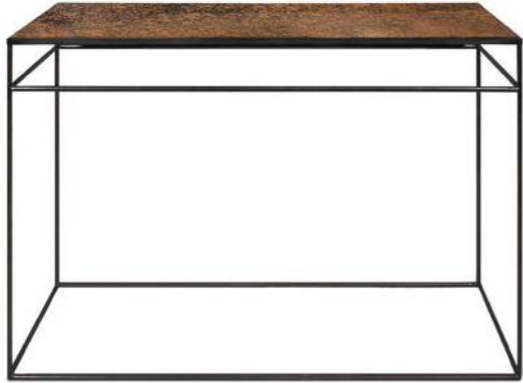

MONOLIT CONSOLE

solid black tainted oak with a black metal frame and 2 drawers ☉ ☉

(also available in: ●)

26873 122 × 40 × 85 cm
48" × 15.5" × 33.5"

STONE CONSOLE

marble top with a black metal frame

white carrara

60072 120 × 40 × 86 cm
47" × 15.5" × 34"

STONE CONSOLE

marble top with a black metal frame

dark emperador

60094 120 × 40 × 86 cm
47" × 15.5" × 34"

AGED CONSOLE

heavy aged mirror top with a black metal frame

bronze copper

20724 122 × 36 × 81 cm
48" × 14" × 32"

AGED CONSOLE

heavy aged mirror top with a black metal frame

charcoal

20746 122 × 36 × 81 cm
48" × 14" × 32"

AGED SOFA CONSOLE

heavy aged mirror top with a black metal frame