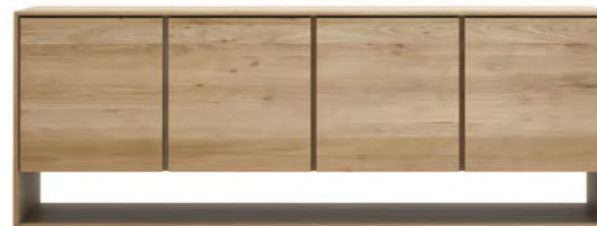

51393 250 × 45 × 85 cm
98.5" × 17.5" × 33.5"

WAVE SIDEBOARD

solid oak ☺

1 door and 3 drawers

51450 148 × 46 × 77 cm
58.5" × 18" × 30.5"

2 doors and 3 drawers

51451 205 × 46 × 77 cm
80.5" × 18" × 30.5"

NORDIC SIDEBOARD