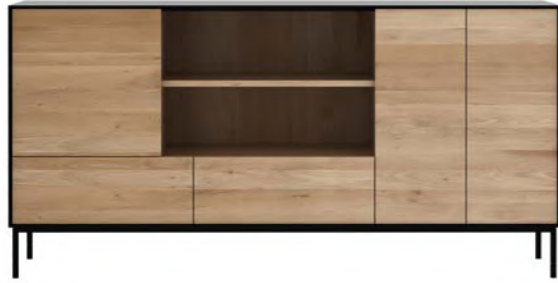

71" × 17.5" × 31.5"

3 doors and 3 drawers

51386 224 × 45 × 80 cm

88" × 17.5" × 31.5"

BLACKBIRD SIDEBOARD

solid oak and black tainted oak with black metal legs (V) (B)

3 doors

51481 150 × 45 × 85 cm

59" × 17.5" × 33.5"

2 doors and 3 drawers

51471 180 × 45 × 80 cm

71" × 17.5" × 31.5"

BLACKBIRD SIDEBOARD

solid oak and black tainted oak
with black metal legs ^(V) ^(B)

3 doors and 2 drawers
51472 180 × 45 × 90 cm
71" × 17.5" × 35.5"