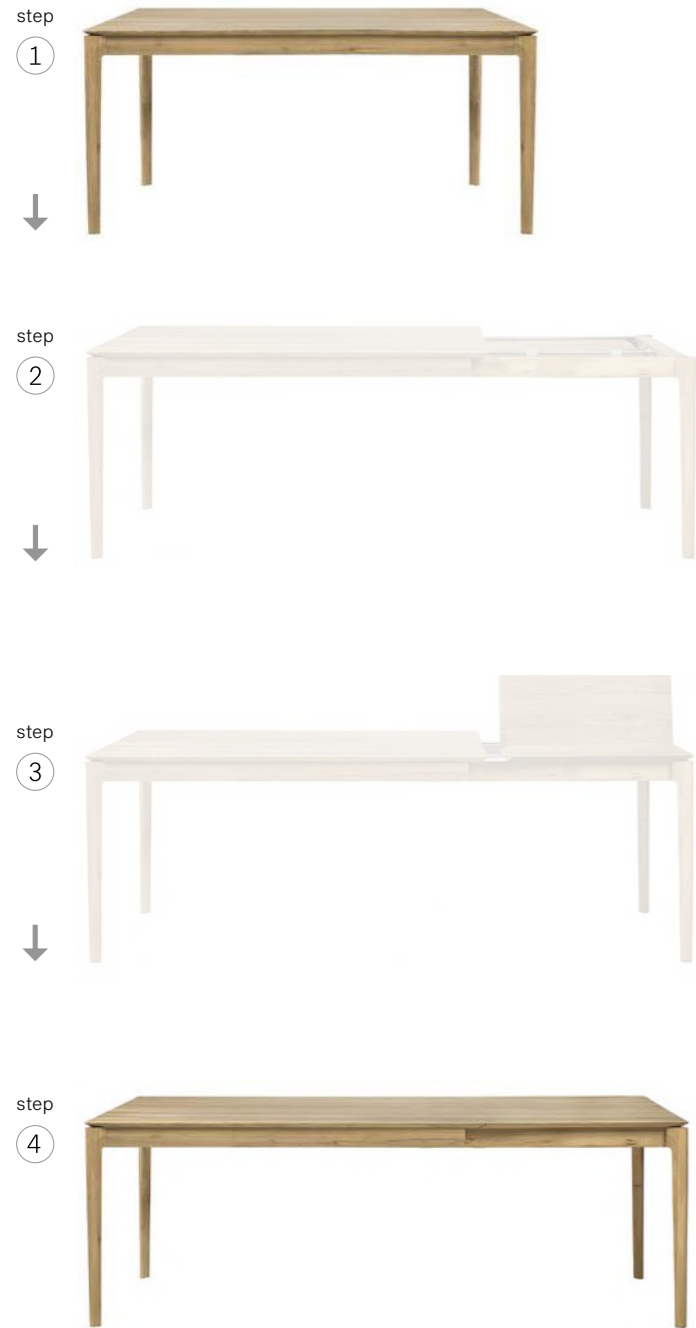

square

50015 70 × 70 × 76 cm
27.5" × 27.5" × 30"

TORSION DINING TABLE

solid oak 
(also available in: )

round

50017 70 × 70 × 76 cm
27.5" × 27.5" × 30"
50018 90 × 90 × 76 cm
35.5" × 35.5" × 30"

TORSION DINING TABLE

solid black tainted oak  
(also available in: )

round

50011 70 × 70 × 76 cm
27.5" × 27.5" × 30"
50013 90 × 90 × 76 cm
35.5" × 35.5" × 30"

EXTENDABLE DINING TABLES

BOK EXTENDABLE DINING TABLE

solid oak ☉
 (also available in: ●●)