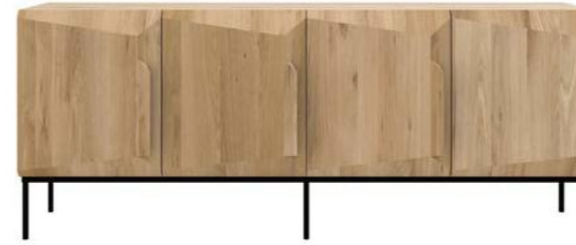

LIGNA SIDEBOARD

solid oak with black metal legs [Ⓞ]

2 doors and 2 drawers

51114 110 × 45 × 78 cm
43.5" × 17.5" × 30.5"

3 doors and 3 drawers

51115 165 × 45 × 78 cm
65" × 17.5" × 30.5"

4 doors and 4 drawers

51116 220 × 45 × 78 cm
86.5" × 17.5" × 30.5"

STAIRS SIDEBOARD

solid oak with black metal legs [Ⓞ]

(also available in: ●)

3 doors

50763 150 × 46 × 80 cm
59" × 18" × 31.5"

4 doors

50764 200 × 46 × 80 cm
78.5" × 18" × 31.5"

MONOLIT SIDEBOARD