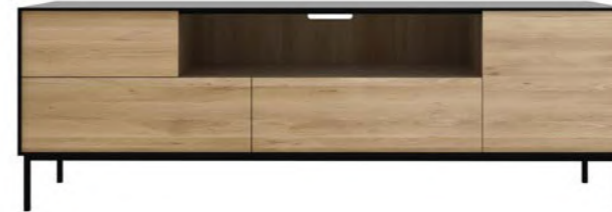

BLACKBIRD TV CUPBOARD

solid oak and black tainted solid oak

with black metal legs ⑤ ⑥

1 door, 1 flip-down door and 2 drawers

51473 180 × 45 × 61 cm

71" × 17.5" × 24"