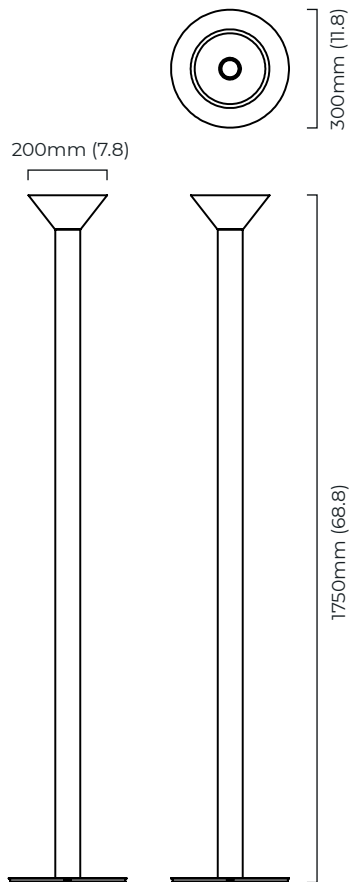

### DIMENSIONS (body of fixture)

300 x 300 x 1750 mm (w x d x h)

### WEIGHT

12kg (26.5lbs)

### ILLUMINATION

220-240v - 1 x E14, 6w min (recomended 6.5w) - 2700K LED only  
 110-130v - 1 x E12, 6w min (recomended 6.5w) - 2700K LED only  
 advised bulb - golf ball shape, 45mm dia  
 (no bulbs supplied)

### CERTIFICATION

SKU NUMBER	FINISH DESCRIPTION	VOLTAGE
TORFLOBZHA-240C	BRONZE WITH ALABASTER SHADE - 240V PLUG TYPE C	220-240V
TORFLOBZHA-240D	BRONZE WITH ALABASTER SHADE - 240V PLUG TYPE D	220-240V
TORFLOBZHA-240F	BRONZE WITH ALABASTER SHADE - 240V PLUG TYPE F	220-240V
TORFLOBZHA-240G	BRONZE WITH ALABASTER SHADE - 240V PLUG TYPE G	220-240V
TORFLOBZHA-240I	BRONZE WITH ALABASTER SHADE - 240V PLUG TYPE I	220-240V
TORFLOBZHA-240J	BRONZE WITH ALABASTER SHADE - 240V PLUG TYPE J	220-240V
TORFLOBZHA-110A	BRONZE WITH ALABASTER SHADE - 110V PLUG TYPE A	110-130V