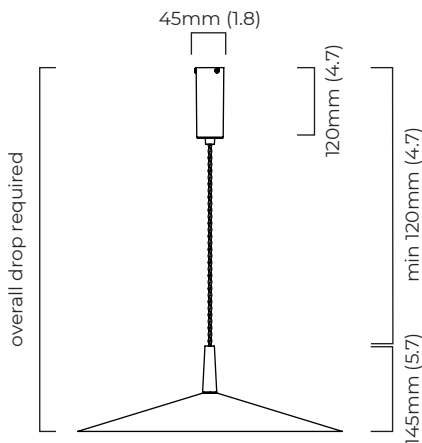

TINTO MEDIUM PENDANT

Inspired by the gentle incline of Scotland's Tinto Hill and chosen for its ability to cast light downward in a dramatic way, the shallow solid brass shade brings a refined simplicity to an interior.

FINISH

all satin brass
TINPEMSBSB

dark bronze shade and finial with satin brass drop rod and ceiling rose
TINPEMBZSB

satin brass shade and finial with dark bronze drop rod and ceiling rose
TINPEMSBBZ

all dark bronze
TINPEMBZBZ

all satin brass with black silk braided flex
TINPEMSBBF

all dark bronze with black silk braided flex
TINPEMBZBF

SUSPENSION

drop rod with ceiling box or flex (120v supplied with round silk flex)

please specify the required overall drop from the ceiling to the bottom of the fitting

BULBS

integrated LED - trailing edge dimmable - 8w - 2700k

WEIGHT

7kg (15.4lbs)

CERTIFICATION