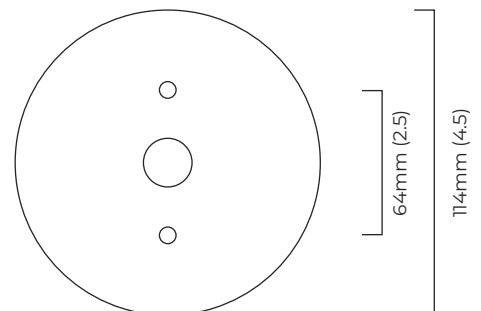

North America junction box cover