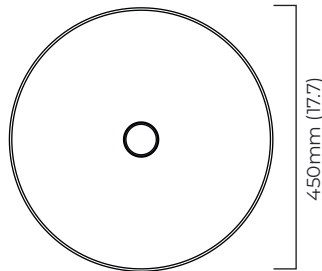

TINTO MEDIUM PENDANT

Inspired by the gentle incline of Scotland's Tinto Hill and chosen for its ability to cast light downward in a dramatic way, the shallow solid brass shade brings a refined simplicity to an interior.

FINISH

all satin brass
TINPEMSBSB

dark bronze shade and finial with satin brass drop rod and ceiling rose
TINPEMBZSB

satin brass shade and finial with dark bronze drop rod and ceiling rose
TINPEMSBBZ

all dark bronze
TINPEMBZBZ

all satin brass with black silk braided flex
TINPEMSBBF

all dark bronze with black silk braided flex
TINPEMBZBF

SUSPENSION

drop rod with ceiling box or flex (120v supplied with round silk flex)

please specify the required overall drop from the ceiling to the bottom of the fitting

BULBS

integrated LED - trailing edge dimmable - 8w - 2700k

WEIGHT

7kg (15.4lbs)

CERTIFICATION