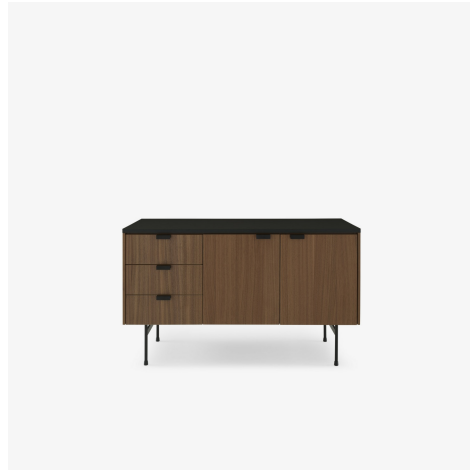

TANIS

Designer

Pierre Paulin

Technical characteristics

DESIGN PRODUCT : In 2023, Ligne Roset is reissuing two models by Pierre Paulin created in 1954 to accompany the Tanis desk. The first one is the F061 sideboard and the second one is the F181 sofa end table/bedside table. These two pieces are in the same finishes as the Tanis desk.

More information on

www.ligne-roset.com

© Ligne Roset 2023

PRODUCTS

SIDEBOARD WALNUT + BLACK FENIX LAMINATE BASE IN CIRCULAR TUBING

DIMENSIONS

Height 728 mm

Width 1,220 mm

Depth 533 mm

Weight 79 kg

BEDSIDE TABLE WALNUT + BLACK FENIX LAMINATE BASE IN CIRCULAR TUBING

DIMENSIONS

Height 453 mm

Width 420 mm

Depth 436 mm

Weight 16 kg