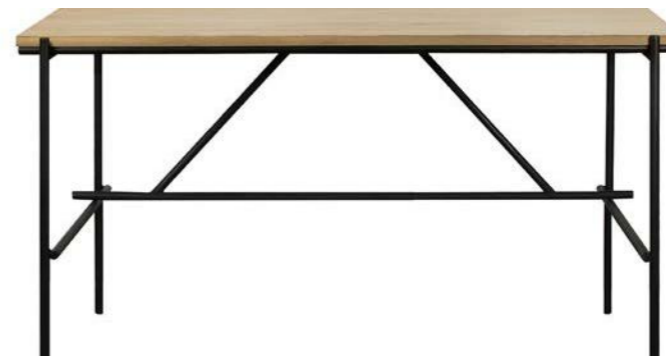

OSCAR DESK
solid oak with black metal legs
(also available in:)

50111 140 × 70 × 76 cm
55" × 27.5" × 30"
50115 160 × 80 × 76 cm
63" × 31.5" × 30"