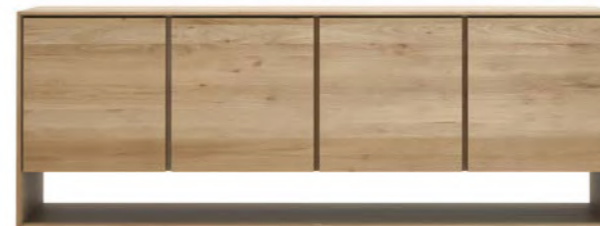

51393 250 × 45 × 85 cm
98.5" × 17.5" × 33.5"

WAVE SIDEBOARD

solid oak ☺

1 door and 3 drawers

51450 148 × 46 × 77 cm
58.5" × 18" × 30.5"

2 doors and 3 drawers

51451 205 × 46 × 77 cm
80.5" × 18" × 30.5"

NORDIC SIDEBOARD