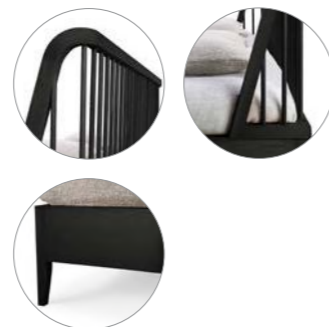

with slats ***only available in USA**

US queen size, mattress size 153/203 - 60" × 80"

51239 163 × 213 × 97 cm - 64" × 84" × 38"

US king size, mattress size 193/203 - 76" × 80"

51238 203 × 213 × 97 cm - 80" × 84" × 38"