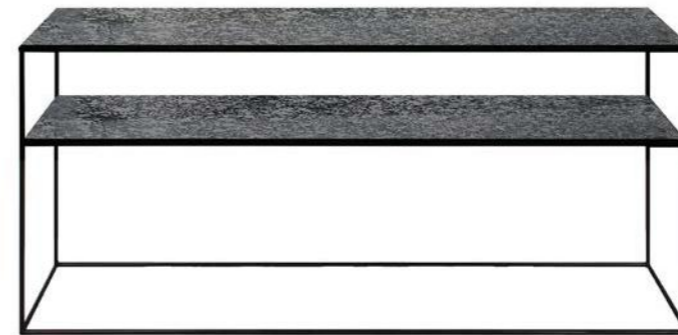

charcoal

20746 122 × 36 × 81 cm
48" × 14" × 32"

AGED SOFA CONSOLE

heavy aged mirror top with a black metal frame

bronze copper

20731 160 × 36 × 70 cm
63" × 14" × 27.5"

AGED SOFA CONSOLE

heavy aged mirror top with a black metal frame