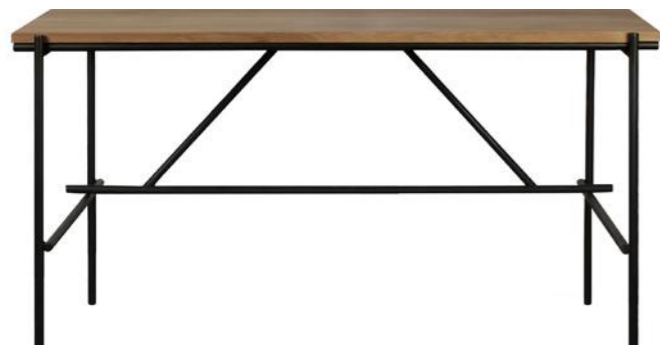

OSCAR DESK

solid teak (N) FSC®
with black metal legs
(also available in: (C))

10138 140 × 70 × 76 cm
55" × 27.5" × 30"
10145 160 × 80 × 76 cm
63" × 31.5" × 30"