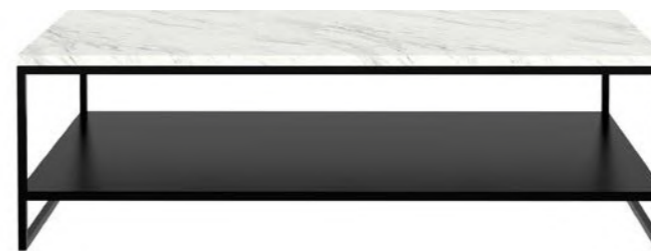

PI COFFEE TABLE
solid dark brown tained mahogany

35006 155 × 58 × 38 cm
61" × 23" × 15"

BOOMERANG COFFEE TABLE
solid dark brown tained mahogany

35008 85 × 77 × 29 cm
33.5" × 30.5" × 11.5"

BOOMERANG COFFEE TABLE
solid dark brown tained mahogany

35007 125 × 75 × 40 cm
49" × 29.5" × 15.5"

ROLLER MAX COFFEE TABLE
solid dark brown tained mahogany
with a removable table top

35001 60 × 60 × 37 cm
23.5" × 23.5" × 14.5"
35002 80 × 80 × 32 cm
31.5" × 31.5" × 12.5"

ABSTRACT COFFEE TABLE

solid black tained teak (V) (B)

10118 140 × 85 × 41 cm
55" × 33.5" × 16"

THIN COFFEE TABLE

solid black tained oak with
black metal legs (V) (B)

50520 70 × 70 × 30 cm
27.5" × 27.5" × 12"
50519 120 × 70 × 30 cm
47" × 27.5" × 12"

STONE COFFEE TABLE

marble top with a black metal frame

white carrara
60073 120 × 70 × 38 cm
47" × 27.5" × 15"

STONE COFFEE TABLE

marble top with a black metal frame

dark emperador
60093 120 × 70 × 38 cm
47" × 27.5" × 15"