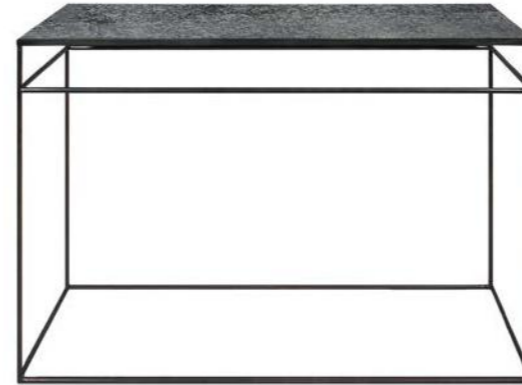

dark emperador

60094 120 × 40 × 86 cm
47" × 15.5" × 34"

AGED CONSOLE

heavy aged mirror top with a black metal frame

bronze copper

20724 122 × 36 × 81 cm
48" × 14" × 32"

AGED CONSOLE

heavy aged mirror top with a black metal frame

charcoal

20746 122 × 36 × 81 cm
48" × 14" × 32"

AGED SOFA CONSOLE

heavy aged mirror top with a black metal frame

bronze copper

20731 160 × 36 × 70 cm
63" × 14" × 27.5"

AGED SOFA CONSOLE

heavy aged mirror top with a black metal frame