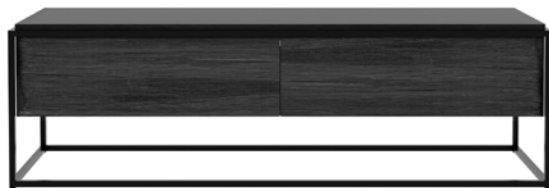

MONOLIT TV CUPBOARD

solid black tainted oak with a black metal frame ^V ^B
(also available in: ●)

1 flip-down door and 1 drawer

26879 140 × 45 × 42 cm
55" × 17.5" × 16.5"