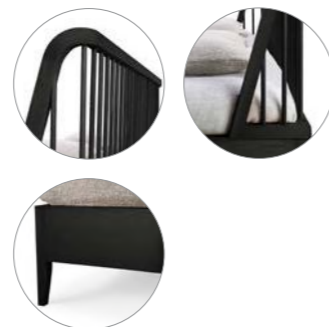

SPINDLE BED

solid black tainted oak
(also available in:)

without slats

mattress size 160/200

51237 170 × 210 × 97 cm - 67" × 82.5" × 38"

mattress size 180/200

51236 190 × 210 × 97 cm - 75" × 82.5" × 38"

with slats ***only available in USA**

US queen size, mattress size 153/203 - 60" × 80"

51239 163 × 213 × 97 cm - 64" × 84" × 38"

US king size, mattress size 193/203 - 76" × 80"

51238 203 × 213 × 97 cm - 80" × 84" × 38"