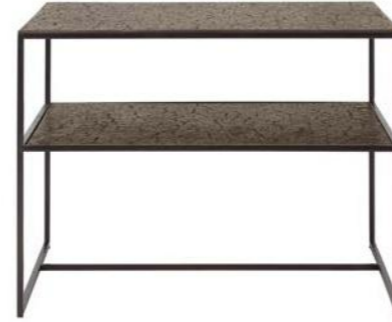

PENTAGON SIDE TABLE

made from mineral powders, water, earth,
natural colour pigments and metallic powders.

lava whisky

25894 60 × 53 × 45 cm
23.5" × 21" × 17.5"