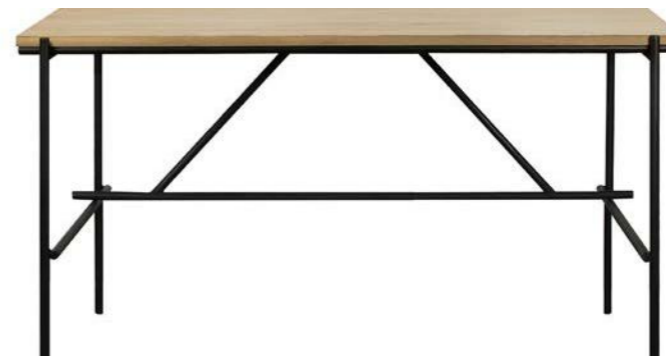

cream - 5 drawers
45056 135 × 55 × 94 cm
53" × 21.5" × 37"

ORIGAMI DESK
solid oak 

black - 5 drawers
45055 135 × 55 × 94 cm
53" × 21.5" × 37"

WHITEBIRD DESK
solid oak with black metal legs 

2 drawers
51461 127 × 41 × 77 cm
50" × 16" × 30.5"