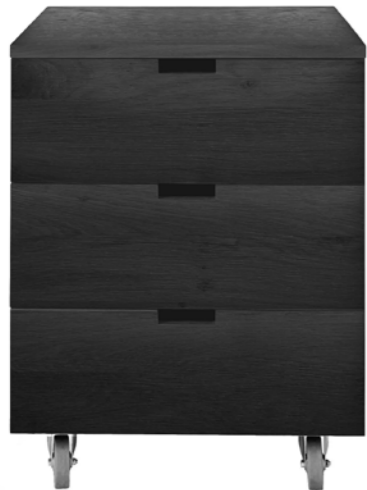

OSCAR DRAWER UNIT

solid teak and black tainted solid teak (N) (V)

1 drawer

10136 50 × 56 × 65 cm
19.5" × 22" × 25.5"

BILLY DRAWER UNIT

solid black tainted oak (V) (B)

(also available in: ●)

3 drawers

50621 50 × 56 × 66 cm
19.5" × 22" × 26"

bedroom

SPINDLE BED

solid oak (C)

(also available in: ● ●)

without slats

mattress size 160/200

51247 170 × 210 × 97 cm - 67" × 82.5" × 38"

mattress size 180/200

51246 190 × 210 × 97 cm - 75" × 82.5" × 38"

with slats *only available in USA

US queen size, mattress size 153/203 - 60" × 80"

51249 163 × 213 × 97 cm - 64" × 84" × 38"

US king size, mattress size 193/203 - 76" × 80"

51248 203 × 213 × 97 cm - 80" × 84" × 38"