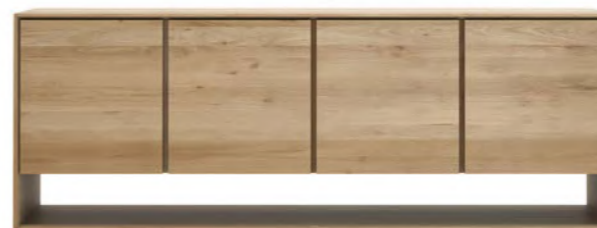

51393 250 × 45 × 85 cm
98.5" × 17.5" × 33.5"

WAVE SIDEBOARD

solid oak ☺

1 door and 3 drawers

51450 148 × 46 × 77 cm
58.5" × 18" × 30.5"

2 doors and 3 drawers

51451 205 × 46 × 77 cm
80.5" × 18" × 30.5"

NORDIC SIDEBOARD