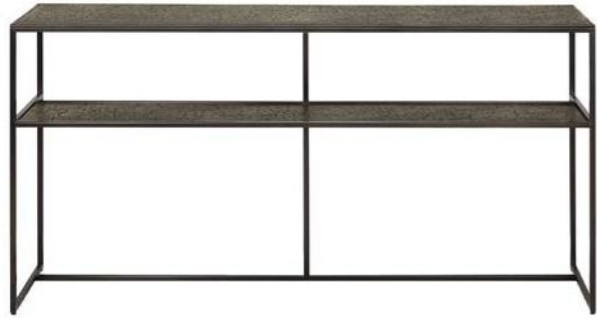

PENTAGON CONSOLE

made from mineral powders, water, earth,
natural colour pigments and metallic powders

lava whisky

25896 150 x 40 x 75 cm
59" x 15.5" x 29.5"