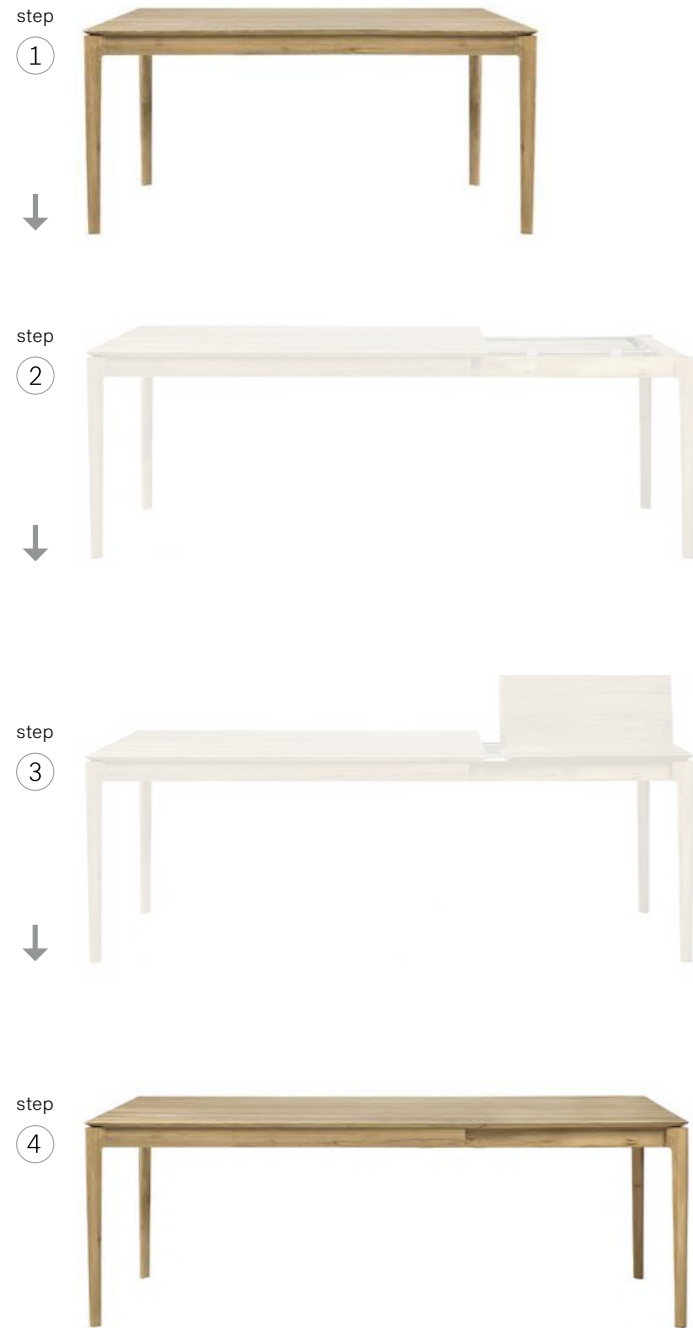

TORSION DINING TABLE

solid black tainted oak  

(also available in: )

round

50011 70 × 70 × 76 cm
27.5" × 27.5" × 30"
50013 90 × 90 × 76 cm
35.5" × 35.5" × 30"

EXTENDABLE DINING TABLES

BOK EXTENDABLE DINING TABLE

solid oak ☉
 (also available in: ●●)

*new dimension

- 51502 140 - 220 × 90 × 76 cm
55"- 86.5" × 35.5" × 30"
- 51503 160 - 240 × 90 × 76 cm
63"- 94.5" × 35.5" × 30"
- 51504 180 - 280 × 100 × 76 cm
71"- 110" × 39.5" × 30"
- 51494* 200 - 300 × 100 × 76 cm
78.5 - 118" × 39.5" × 30"