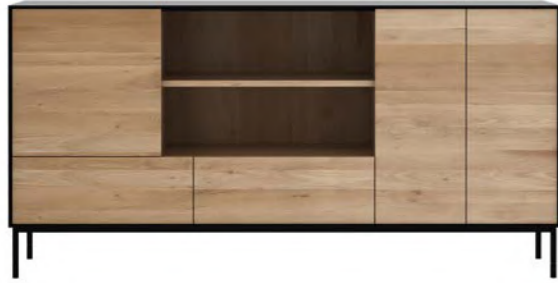

51386 224 × 45 × 80 cm

88" × 17.5" × 31.5"

BLACKBIRD SIDEBOARD

solid oak and black tainted oak with black metal legs (V) (B)

3 doors

51481 150 × 45 × 85 cm

59" × 17.5" × 33.5"

2 doors and 3 drawers

51471 180 × 45 × 80 cm

71" × 17.5" × 31.5"

BLACKBIRD SIDEBOARD

solid oak and black tainted oak
with black metal legs ^(V) ^(B)

3 doors and 2 drawers
51472 180 × 45 × 90 cm
71" × 17.5" × 35.5"

OSCAR SIDEBOARD