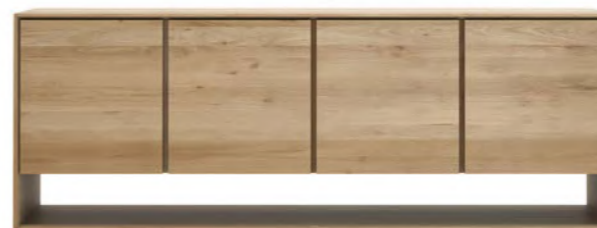

## WAVE SIDEBOARD

solid oak ☺

1 door and 3 drawers

51450 148 × 46 × 77 cm  
58.5" × 18" × 30.5"

2 doors and 3 drawers

51451 205 × 46 × 77 cm  
80.5" × 18" × 30.5"