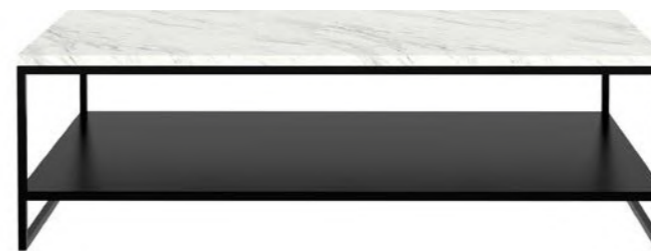

### ROLLER MAX COFFEE TABLE

solid dark brown tained mahogany with a removable table top

35001 60 × 60 × 37 cm  
23.5" × 23.5" × 14.5"  
35002 80 × 80 × 32 cm  
31.5" × 31.5" × 12.5"

### ABSTRACT COFFEE TABLE

solid black tained teak (V) (B)

10118 140 × 85 × 41 cm  
55" × 33.5" × 16"

### THIN COFFEE TABLE

solid black tained oak with  
black metal legs (V) (B)

50520 70 × 70 × 30 cm  
27.5" × 27.5" × 12"  
50519 120 × 70 × 30 cm  
47" × 27.5" × 12"