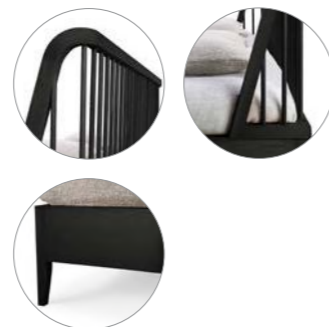

with slats **\*only available in USA**

US queen size, mattress size 153/203 - 60" × 80"

51239 163 × 213 × 97 cm - 64" × 84" × 38"

US king size, mattress size 193/203 - 76" × 80"

51238 203 × 213 × 97 cm - 80" × 84" × 38"