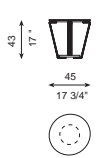

DIBUJOS TÉCNICOS · TECHNICAL DRAWINGS

REF. M22-R45