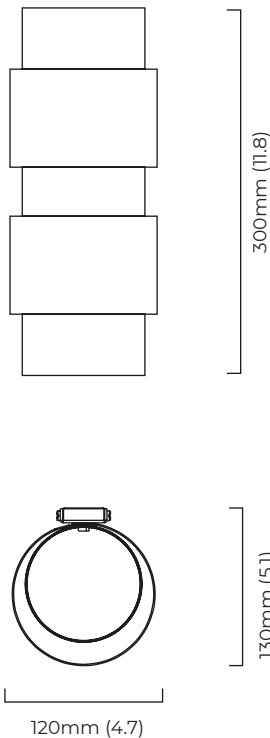

satin brass
RINWAOSB

satin stainless steel
RINWAOSN

BULBS

240v - 2 x G9, 25w max halogen (or 2.3w LED 2700k)
120v - 2 x G9, 25w max halogen (or 2.3w LED 2700k)
(no bulbs supplied)

WEIGHT

4kg (8.8lbs)

CERTIFICATION

E492308

mounting plate dimensions

North America junction box cover