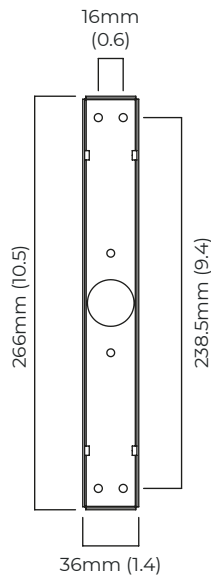

satin brass
RINWAOSB

satin stainless steel
RINWAOSN

BULBS

240v - 2 x G9, 25w max halogen (or 2.3w LED 2700k)
120v - 2 x G9, 25w max halogen (or 2.3w LED 2700k)
(no bulbs supplied)

WEIGHT

4kg (8.8lbs)

CERTIFICATION

E492308

mounting plate dimensions

North America junction box cover